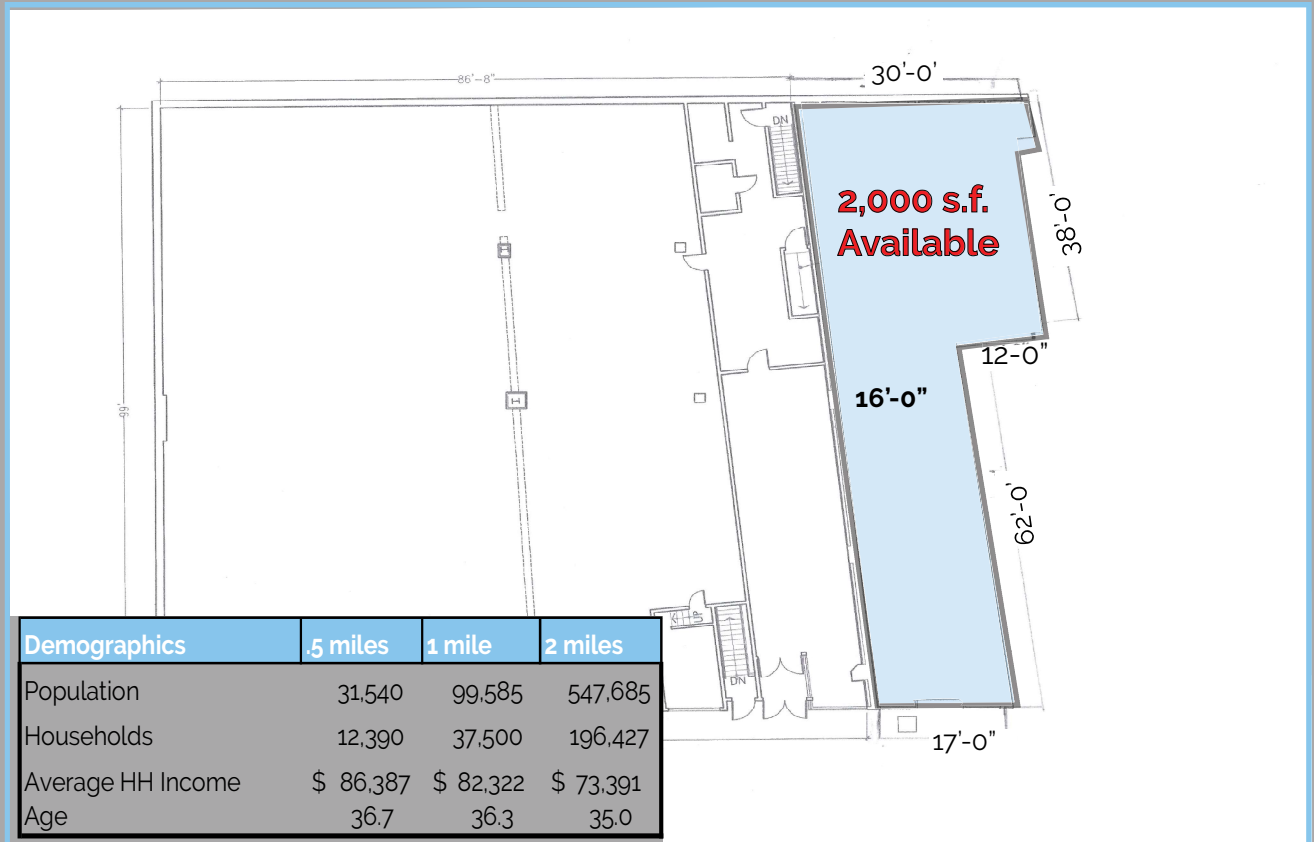

BRONX, NEW YORK

2154 White Plains Road
Available July 2025: 2,000 s.f.

- High Foot Traffic
- Close to Public Transportation
- Join Rite Aid, Foot Locker, Starbucks, Dunkin Donuts, Rainbow, Planet Fitness, Subway, Children's Place, CVS, & Staples.