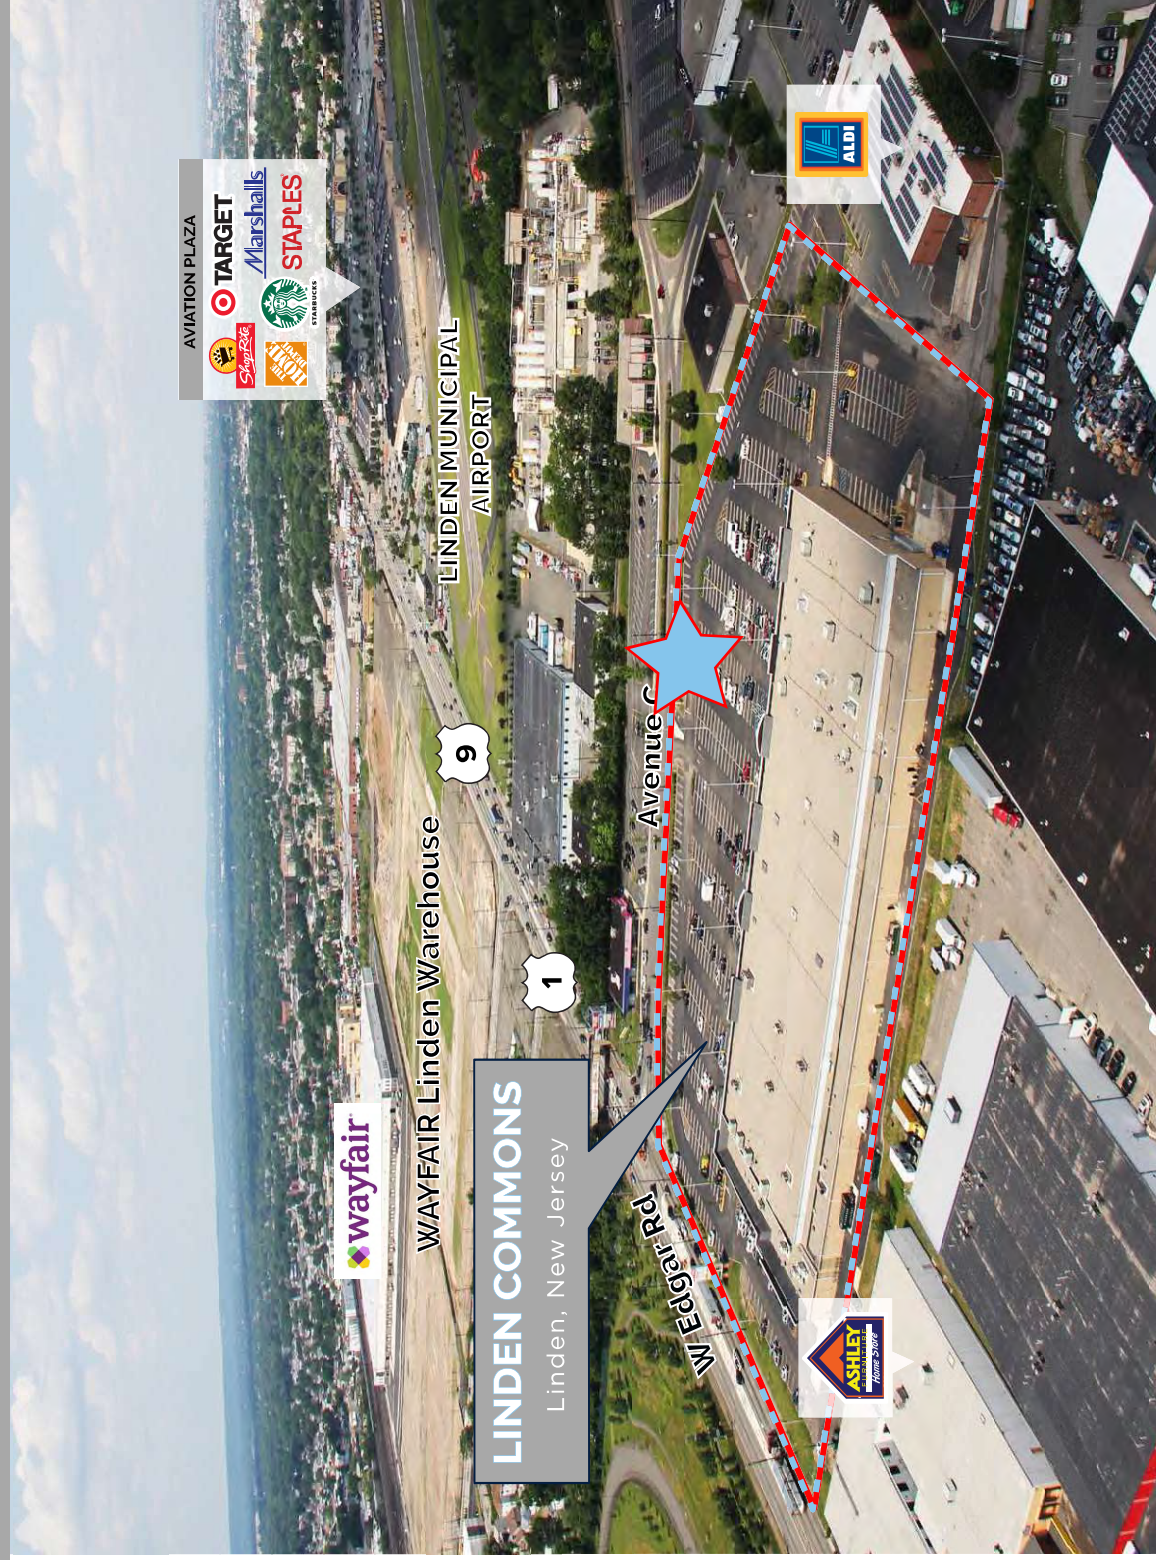

Linden, New Jersey
Linden Commons
Up to 18,055 s.f. Available

LINDEN, NEW JERSEY
Linden Commons

Available: Up to 18,055 s.f.

Busy Rt. 1 & 9 corridor. Annual Average Daily Traffic - 64K

DEMOGRAPHICS

Radius	1 mile	3 miles	5 miles
2024 Total Populaton	9,150	139,282	450,239
2024 Total Households	3,716	51,372	162,683
2024 Median HH Income	\$84,470	\$95,367	\$99,901
2024 Average HH Income	\$103,528	\$117,846	\$126,884
Median Age	37.9	38.9	38.4

Available: Up to 18,055 s.f.

JOIN THESE FINE RETAILERS:

LINDEN, NEW JERSEY

Linden Commons

Available: Up to 18,055 s.f.

AERIAL

SITE PLAN