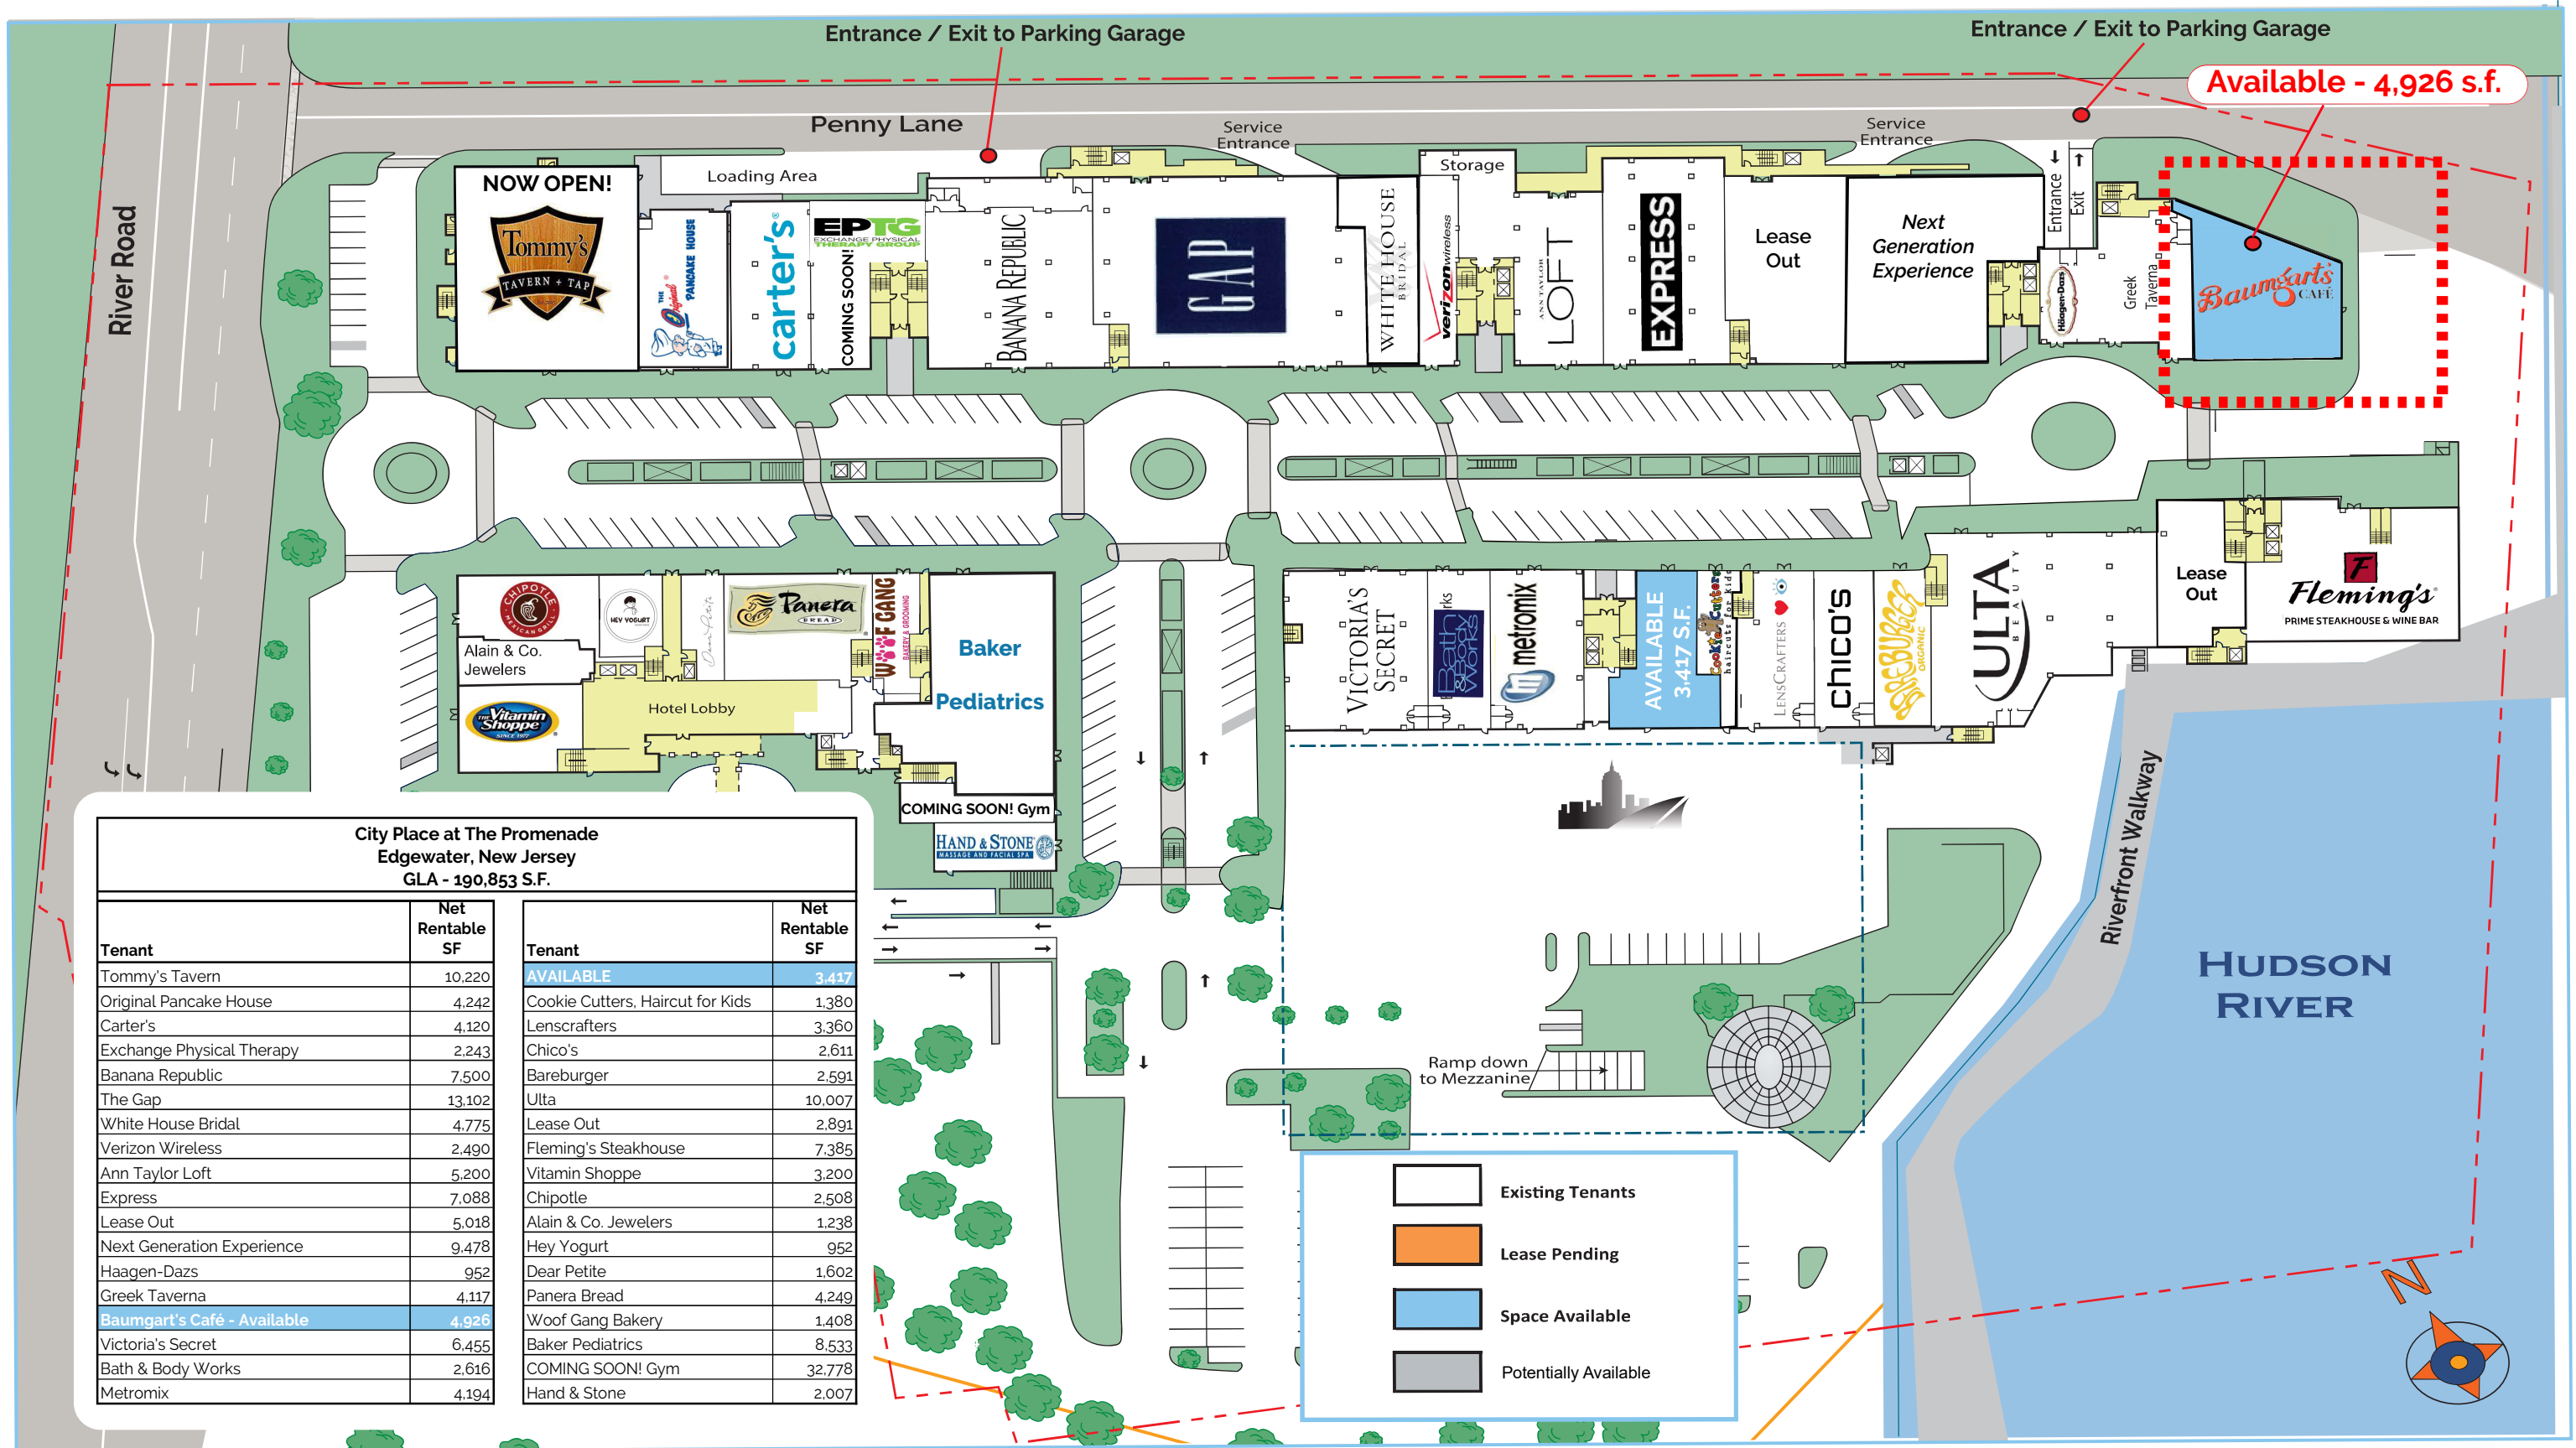

**City Place at the Promenade  
River Road & Gorge Road**

From City Place  
to GW Bridge  
2.5 miles

Sitting right on the banks of the Hudson River opposite the upper side of Manhattan is City Place at The Promenade, a unique mixed-use development which features nearly 200,000 s.f. of lifestyle shopping and restaurants, 331 luxury condominiums, a 130 room suite hotel, and plenty of parking. Adjacent to City Place is a 16-screen multiplex movie theater.

To Lincoln Tunnel  
4 miles

**Edgewater, New Jersey  
City Place at the Promenade  
Presently Baumgart's Cafe - 4,926 s.f.**

AVAILABLE: 3,417 s.f. & 4,926 s.f. (Presently Baumgart's Cafe)

Co-Tenants: Gap, Banana Republic, Ann Taylor Loft, Victoria's Secret, Ulta Cosmetics, Tommy's Tavern, Chico's, Panera Bread, Carter's, Chipotle Mexican Grill, Express, Vitamin Shoppe, Bath & Body Works, Lenscrafters, Metromix, Fleming's Steakhouse, BareBurger, White House Bridal, Next Generation Experience & Alain & Co. Jewelers.

# City Place at the Promenade Edgewater, New Jersey - Presently Baumgart's Cafe - 4,926 s.f.

**City Place at The Promenade  
Edgewater, New Jersey  
GLA - 190,853 S.F.**

Tenant	Net Rentable SF	Tenant	Net Rentable SF
Tommy's Tavern	10,220	<b>AVAILABLE</b>	<b>3,417</b>
Original Pancake House	4,242	Cookie Cutters, Haircut for Kids	1,380
Carter's	4,120	Lenscrafters	3,360
Exchange Physical Therapy	2,243	Chico's	2,611
Banana Republic	7,500	Bareburger	2,591
The Gap	13,102	Ulta	10,007
White House Bridal	4,775	Lease Out	2,891
Verizon Wireless	2,490	Fleming's Steakhouse	7,385
Ann Taylor Loft	5,200	Vitamin Shoppe	3,200
Express	7,088	Chipotle	2,508
Lease Out	5,018	Alain & Co. Jewelers	1,238
Next Generation Experience	9,478	Hey Yogurt	952
Haagen-Dazs	952	Dear Petite	1,602
Greek Taverna	4,117	Panera Bread	4,249
<b>Baumgart's Café - Available</b>	<b>4,926</b>	Woof Gang Bakery	1,408
Victoria's Secret	6,455	Baker Pediatrics	8,533
Bath & Body Works	2,616	COMING SOON! Gym	32,778
Metromix	4,194	Hand & Stone	2,007