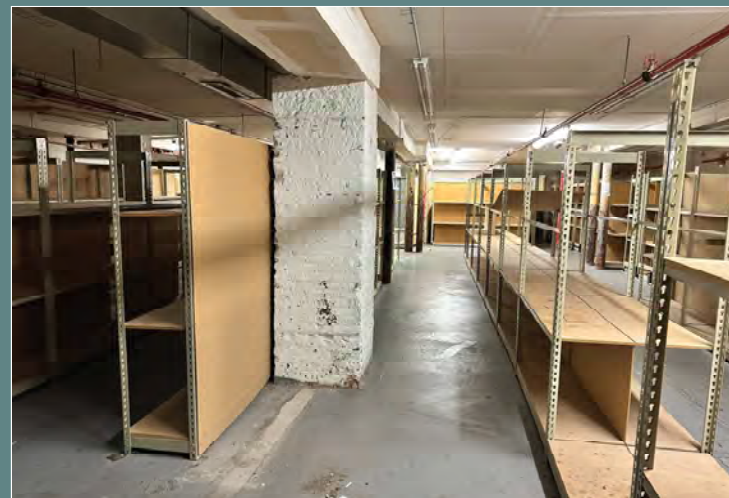

NEW YORK, NEW YORK - 125th STREET - HARLEM

5,000 s.f. Grade Level

3,000 s.f. Storage Basement

NEW YORK, NEW YORK

PRIME RETAIL LOCATION - HARLEM - 125th

FORMELY HOUSE OF HOOPS

Available: 5,000 s.f. with storage basement of 3,000 s.f.

NEW YORK, NEW YORK - 268 West 125th Street

AVAILABLE: 5,000 S.F. WITH STORAGE BASEMENT OF 3,000 S.F.

WEST 125th STREET, NEW YORK, NY

5 TH AVENUE	
Vacant	1
SHAKE SHACK	1
TJ-maxx	3
NIKE	5
Harlem Wines & Spirits	11
DEVELOPMENT	15
Harlem Wine & Spirits	17
Buffalo Boss	19
DEVELOPMENT	21
Vacant	25
Cash Loans	29
Benjamin Moore	31
RITE AID	35
T-Mobile	55
Vacant	55
Vacant	55
Office Building	55
CHASE	55
WING STORE	63
Church	63
CARVER	75
Checkers	79
at&t	81
Starbucks	83
LENOX AVENUE 2 3	
PARKING LOT	
planet fitness	
CVS	
DUNKIN' DONUTS	
Marshalls	
STAPLES	
DEVELOPMENT	121
H&M	121
PLAZA	
ADAM CLAYTON POWELL STATE OFFICE BUILDING	
ADAM CLAYTON POWELL JR BLVD	