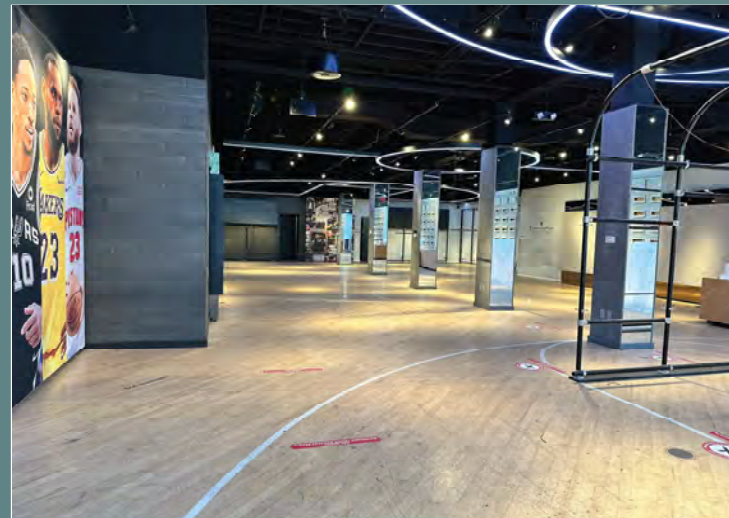

NEW YORK, NEW YORK - 125th STREET - HARLEM

5,000 s.f. Grade Level

3,000 s.f. Storage Basement

NEW YORK, NEW YORK

PRIME RETAIL LOCATION - HARLEM - 125th

FORMELY HOUSE OF HOOPS

Available: 5,000 s.f. with storage basement of 3,000 s.f.

NEW YORK, NEW YORK - 268 West 125th Street

AVAILABLE: 5,000 S.F. WITH STORAGE BASEMENT OF 3,000 S.F.

WEST 125th STREET, NEW YORK, NY

5 TH AVENUE	
Vacant	1
SHAKE SHACK	1
TJ-maxx	3
NIKE	5
Harlem Wines & Spirits	11
DEVELOPMENT	15
Harlem Wine & Spirits	17
Buffalo Boss	19
DEVELOPMENT	21
Vacant	25
Cash Loans	29
Benjamin Moore	31
RITE AID	35
T-Mobile	55
Vacant	55
Vacant	55
Office Building	55
CHASE	55
WING STORE	63
Church	63
CARVER	75
Checkers	79
at&t	81
Starbucks	83
LENOX AVENUE 2 3	
PARKING LOT	
planet fitness	
CVS	
DUNKIN' DONUTS	
Marshalls	
STAPLES	
DEVELOPMENT	121
H&M	121
PLAZA	
ADAM CLAYTON POWELL STATE OFFICE BUILDING	
ADAM CLAYTON POWELL JR BLVD	