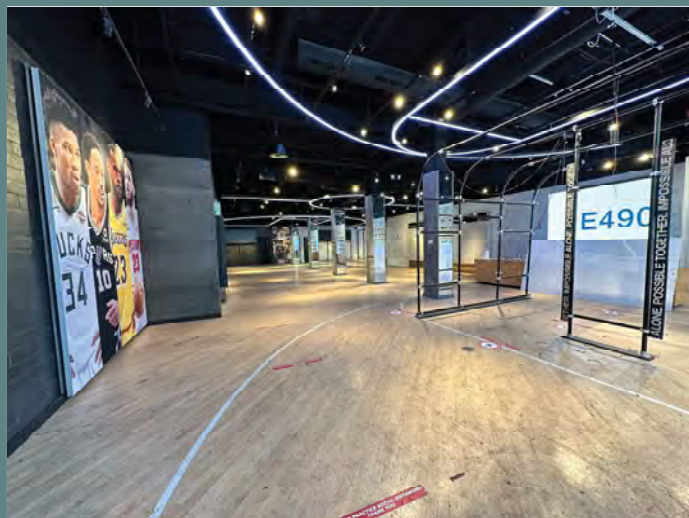

NEW YORK, NEW YORK - 125th STREET - HARLEM

5,000 s.f. Grade Level

3,000 s.f. Storage Basement

NEW YORK, NEW YORK

PRIME RETAIL LOCATION - HARLEM - 125th

FORMELY HOUSE OF HOOPS

Available: 5,000 s.f. with storage basement of 3,000 s.f.

NEW YORK, NEW YORK - 268 West 125th Street

AVAILABLE: 5,000 S.F. WITH STORAGE BASEMENT OF 3,000 S.F.

WEST 125th STREET, NEW YORK, NY

5 TH AVENUE	
Vacant	1
SHAKE SHACK	1
TJ-maxx	3
NIKE	5
Harlem Wines & Spirits	11
DEVELOPMENT	15
Harlem Wine & Spirits	17
Buffalo Boss	19
DEVELOPMENT	21
Vacant	25
Cash Loans	29
Benjamin Moore	31
RITE AID	35
T-Mobile	55
Vacant	55
Vacant	55
Office Building	55
CHASE	55
WING STORE	63
Church	63
CARVER	75
Checkers	79
at&t	81
Starbucks	83
LENOX AVENUE 2 3	
PARKING LOT	
planet fitness	
CVS	
DUNKIN' DONUTS	
Marshalls	
STAPLES	
DEVELOPMENT	121
H&M	121
PLAZA	
ADAM CLAYTON POWELL STATE OFFICE BUILDING	
ADAM CLAYTON POWELL JR BLVD	