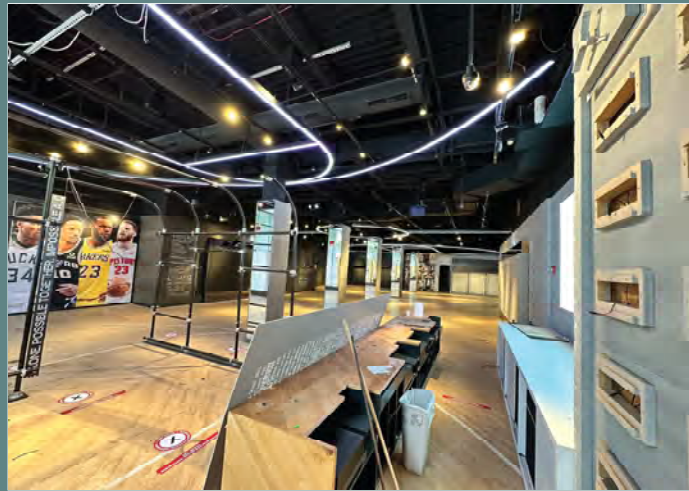

NEW YORK, NEW YORK - 125th STREET - HARLEM

5,000 s.f. Grade Level

3,000 s.f. Storage Basement

NEW YORK, NEW YORK

PRIME RETAIL LOCATION - HARLEM - 125th

FORMELY HOUSE OF HOOPS

Available: 5,000 s.f. with storage basement of 3,000 s.f.

NEW YORK, NEW YORK - 268 West 125th Street

AVAILABLE: 5,000 S.F. WITH STORAGE BASEMENT OF 3,000 S.F.

WEST 125th STREET, NEW YORK, NY

5 TH AVENUE	
Vacant	1
SHAKE SHACK	1
TJ-maxx	3
NIKE	5
Harlem Wines & Spirits	11
DEVELOPMENT	15
Harlem Wine & Spirits	17
Buffalo Boss	19
DEVELOPMENT	21
Vacant	25
Cash Loans	29
Benjamin Moore	31
RITE AID	35
T-Mobile	55
Vacant	55
Vacant	55
Office Building	55
CHASE	55
WING STORE	63
Church	63
CARVER	75
Checkers	79
at&t	81
Starbucks	83
LENOX AVENUE 2 3	
PARKING LOT	
planet fitness	
CVS	
DUNKIN' DONUTS	
Marshalls	
STAPLES	
DEVELOPMENT	121
H&M	121
PLAZA	
ADAM CLAYTON POWELL STATE OFFICE BUILDING	
ADAM CLAYTON POWELL JR BLVD	