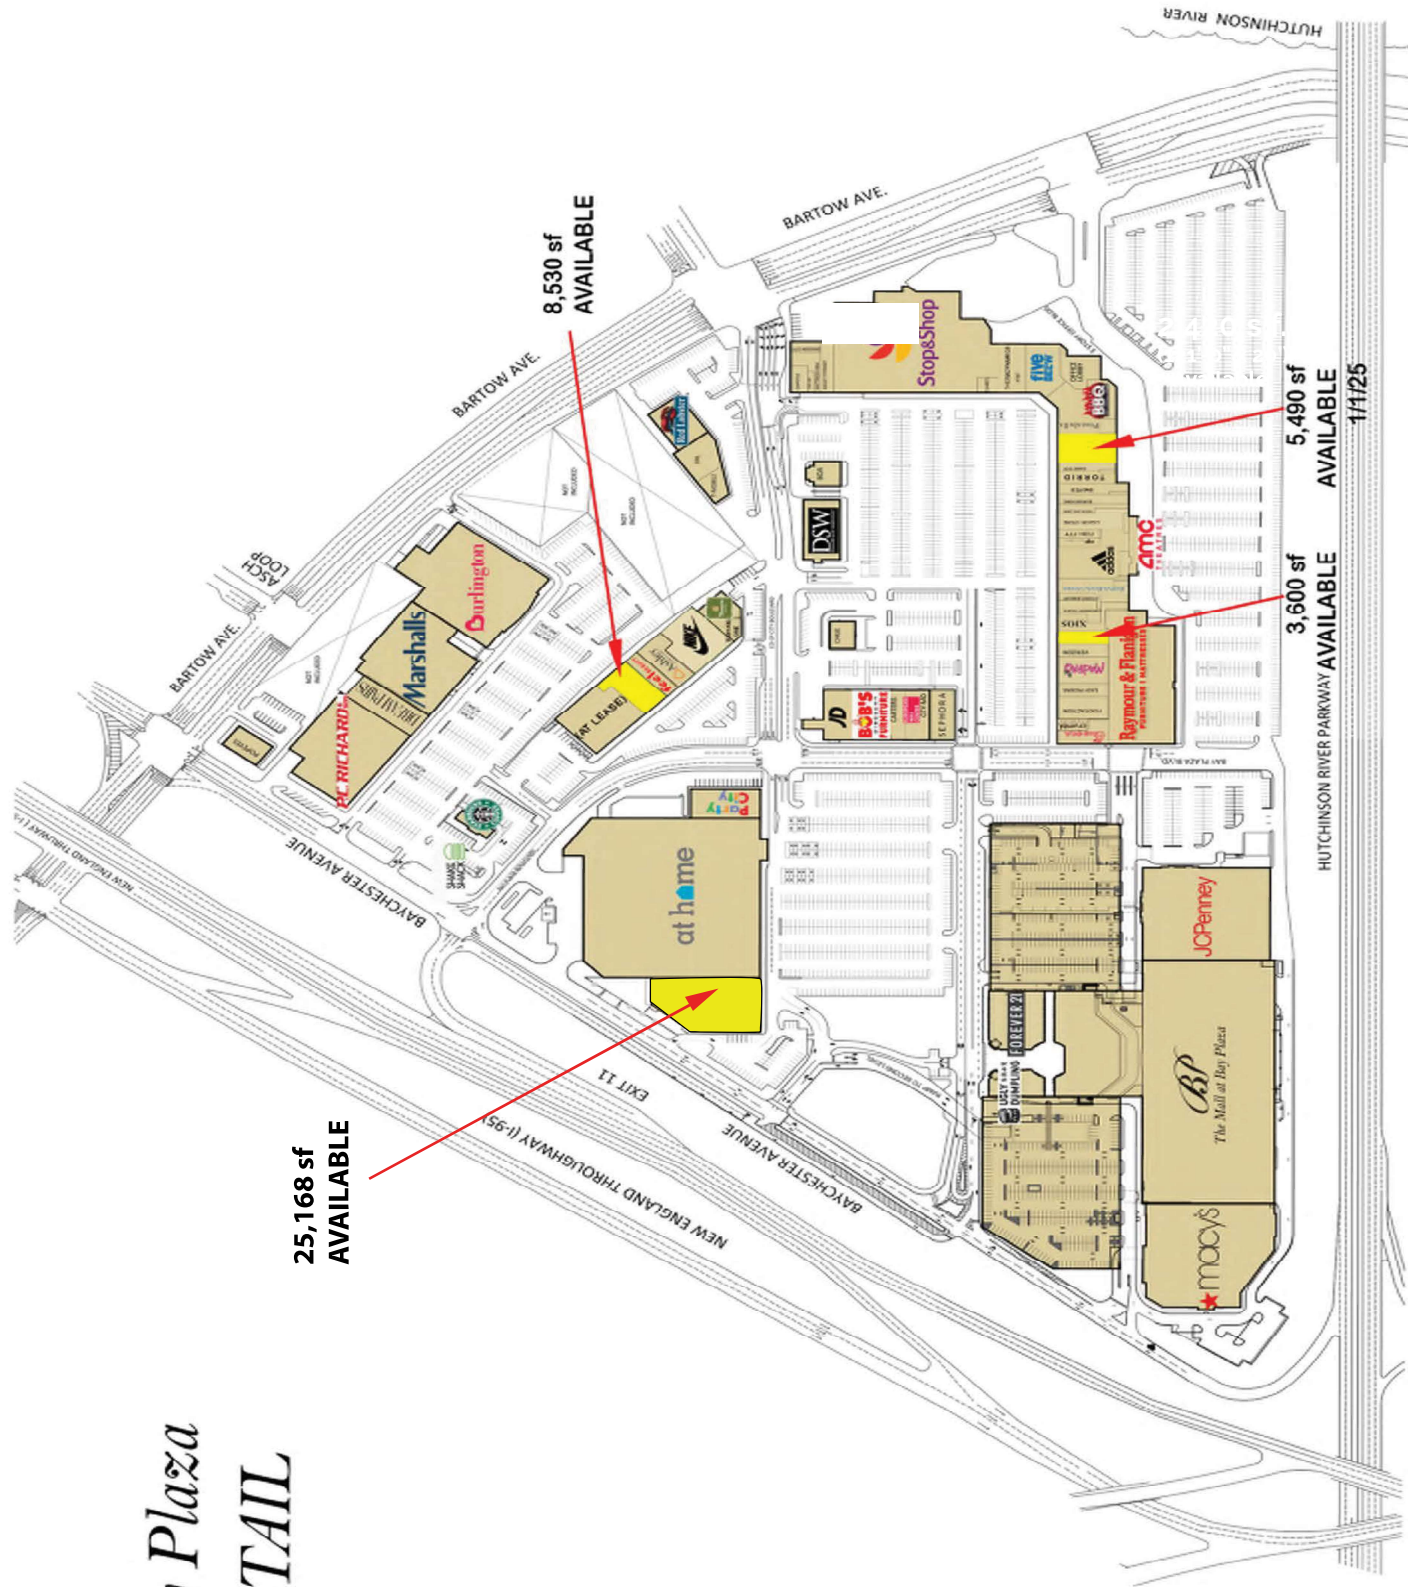

Bay Plaza Shopping Center
Bronx, New York

Bay Plaza
RETAIL

Bronx, New York

Bay Plaza Shopping Center

Prime Anchor - End Cap Location - Up to 25,168 s.f.

Available: 3,600 sf / 5,490 sf (Available 1.1.25) / 8,530 sf / 25,168 sf - End Cap

This is one of New York City's largest most successful shopping center with over two million s.f. of retail.

High visibility facing I-95.

WELCO REALTY, INC. • 2525 Palmer Avenue, New Rochelle, NY 10801 • T (914) 576-7500 / Fax: 7596 • www.welcorealty.com

Bay Plaza Shopping Center Bronx, New York - Up to 25,168 s.f. Available - End Cap