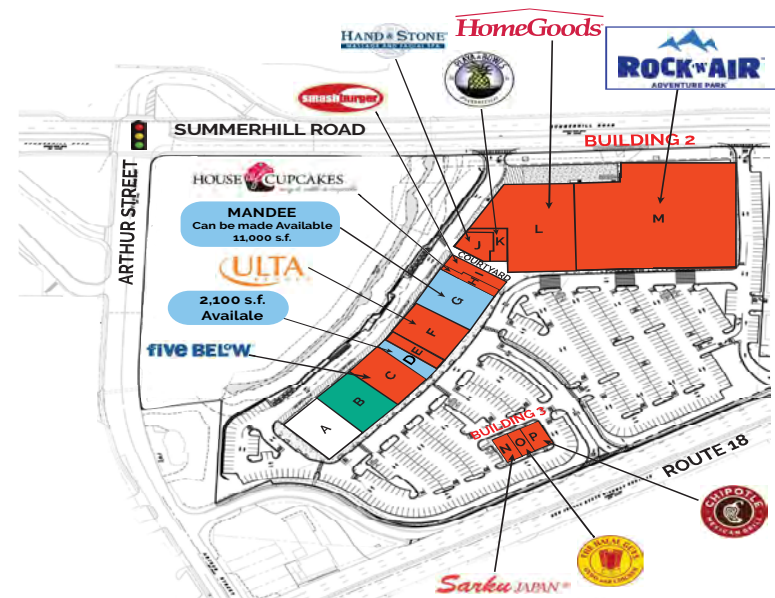

SITE DATA
±156,400 GROSS LEASABLE