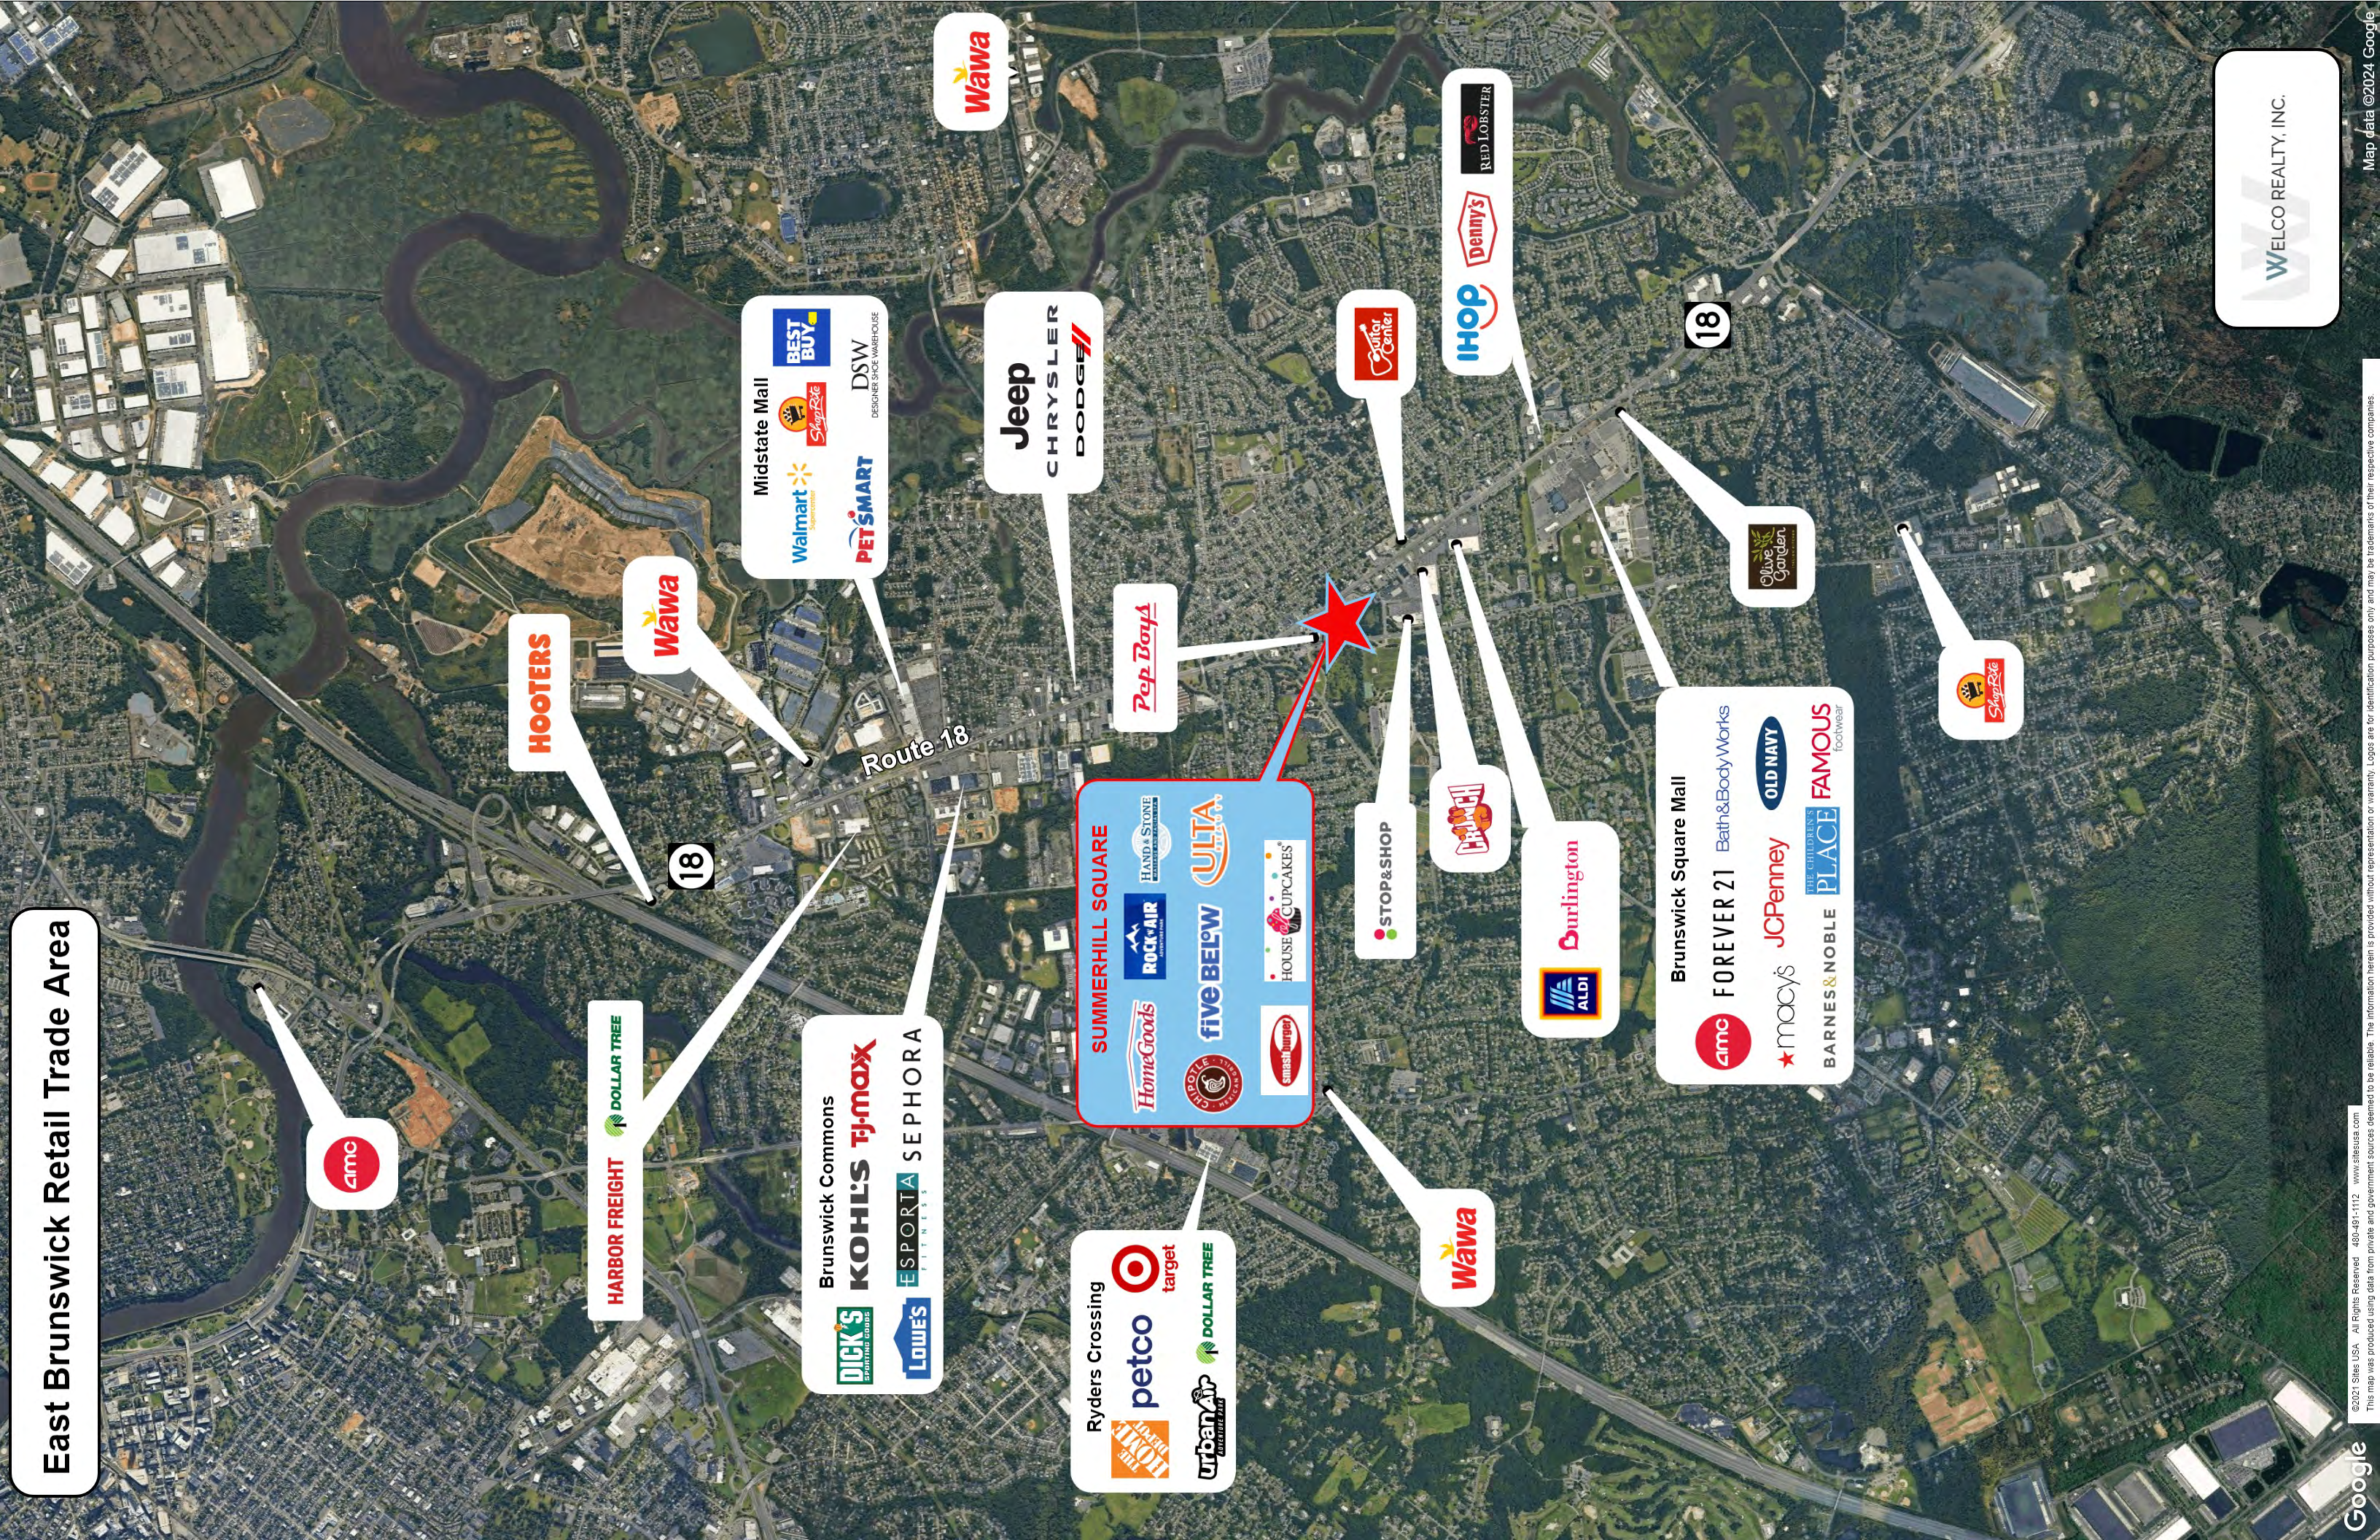

SITE DATA
±156,400 GROSS LEASABLE

- OPENED
- SIGNED
- NEGOTIATING
- AVAILABLE
- LEASE OUT

AVAILABLE:

- 2,100 s.f.
- 11,000 s.f. (Can be made available)

Now Open!
Rock "N" Air Adventure Park

Join Home Goods, Five Below, Ulta Cosmetics, Chipotle, Smashburger, Hand & Stone, House of Cupcakes & Sarku Japan.

East Brunswick Retail Trade Area

AMC

HOOTERS

HARBOR FREIGHT
DOLLAR TREE

Wawa

18

DICK'S SPORTING GOODS
LOWE'S
Brunswick Commons
KOHL'S TJ-MAXX
ESPORTS FITNESS
SEPHORA

Walmart Supercenter
PET SMART
Midstate Mall
Best Buy
Sluggo
DSW DESIGNER SHOE WAREHOUSE

Wawa

Jeep
CHRYSLER
DODGE

Ryders Crossing
petco
target
urbanair
DOLLAR TREE

SUMMERHILL SQUARE
HomeGoods
ROCK-AIR
five BELOW
HOUSE OF CUPCAKES
ULTA
empath burger
HAND & STONE

Pep Boys

Wawa

STOP & SHOP

BRUNCH

Burlington
ALDI

Capital Center

IHOPE
Denny's
RED LOBSTER

18

Brunswick Square Mall
amc
FOREVER 21
macy's
BARNES & NOBLE
JCPenney
THE CHILDREN'S PLACE
OLD NAVY
FAMOUS footwear

Olive Garden

Sluggo

WELCO REALTY, INC.