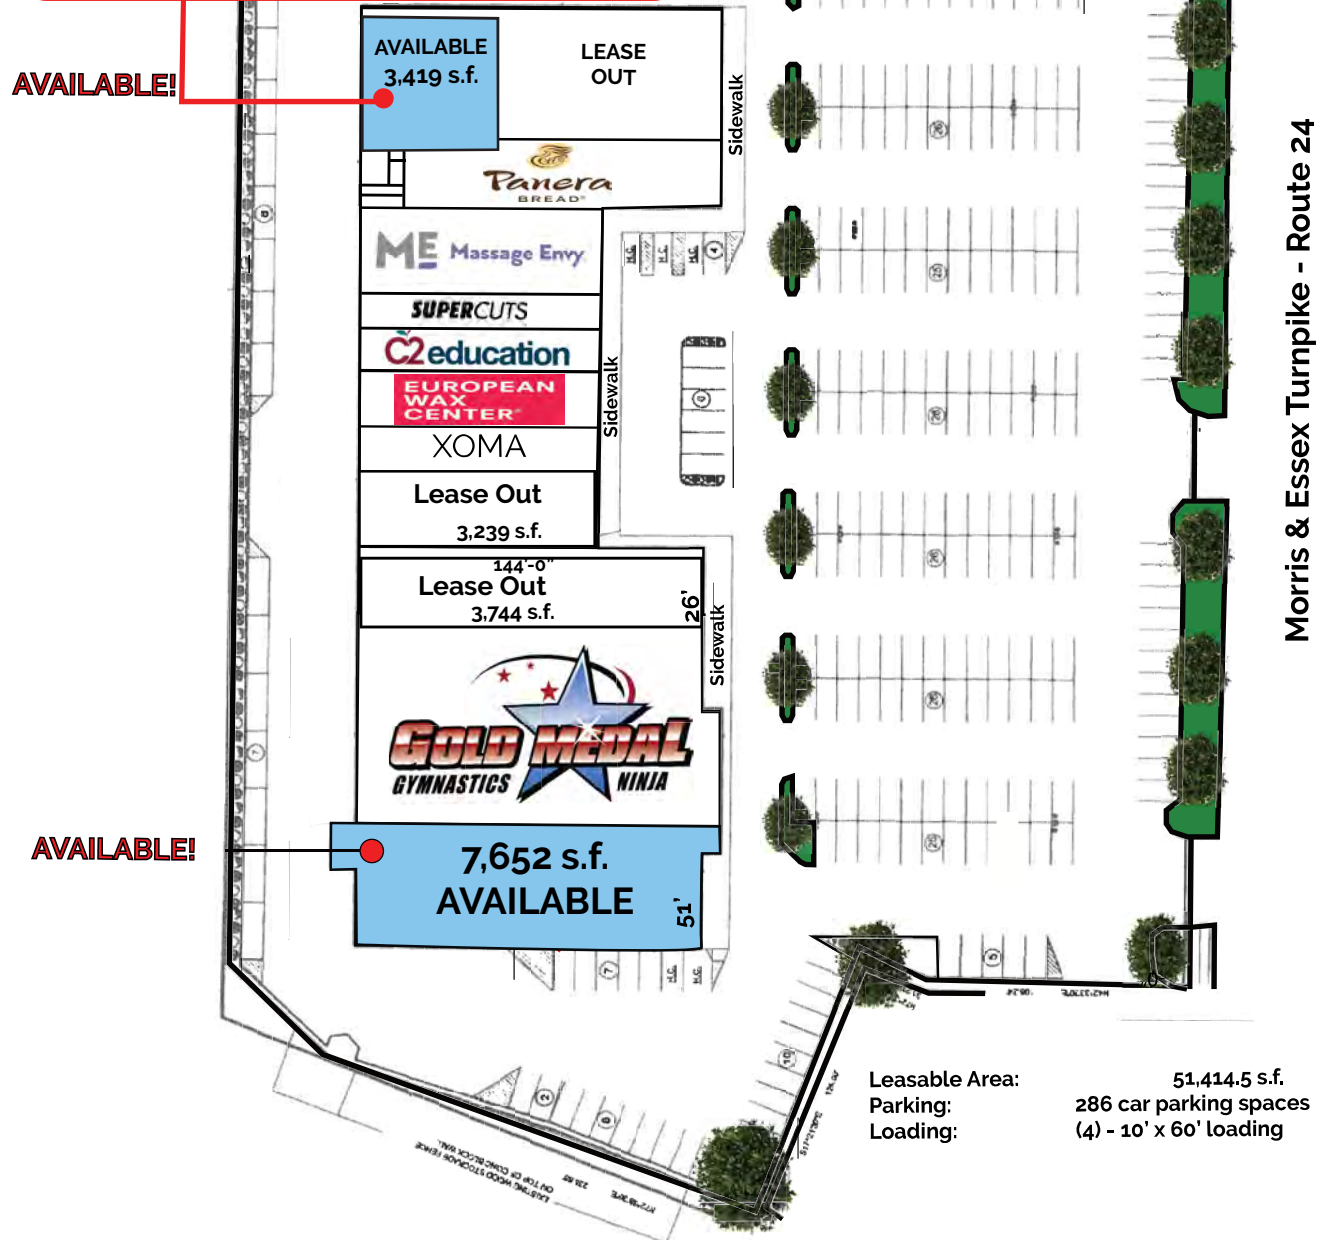

SHORT HILLS, NJ

Short Hills Center / 750 Morris Tpke

Up to 7,652 s.f. Available

Available: 3,419 s.f. & 7,652 s.f.

SHORT HILLS, NJ

Short Hills Center

2 Spaces Available

Join Supercuts, European Wax, Massage Envy, Panera Bread, & C2 Education.
Now Open! Gold Medal Gymnastics & Ninja

Available: 3,419 s.f. & 7,652 s.f.

Neighboring Tenants: Walgreens, Bloomingdales & King's Food Market.

Easy On/Off Morris & Essex Turnpike (Route 24)

Parking: 286 car parking

Loading: (1)- 10' x 60'

WELCO REALTY, INC. 2525 Palmer Avenue, New Rochelle, NY 10801 . T (914) 576-7500 / Fax: 7596 . www.welcorealty.com

Plaza at Short Hills

KINGS WESTERN INSPIRATION STORES
 PET SUPPLIES PLUS

Union Crescent Plaza

THE HOME DEPOT target planet fitness BEST BUY
 CVS pharmacy WHOLE FOODS MARKET Pizza Hut
 Starbucks MATTRESS FIRM

Rt. 22 Retail Center

CVS pharmacy target
 blink Pizza Hut

Rainbow TJ-MAXX
 HomeGoods THE HOME DEPOT
 PETSMART Walmart

Union Plaza

Starbucks Foot Locker
 Great Clips BEST BUY
 ShopRite GNC DOLLAR TREE

Greenleaf at Union