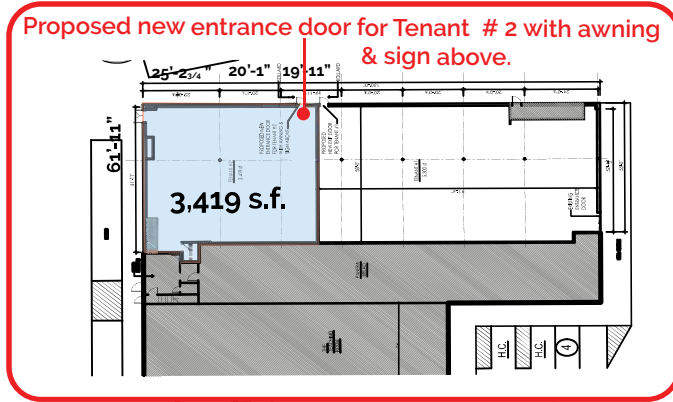

SHORT HILLS, NJ

Short Hills Center / 750 Morris Tpke

Up to 7,652 s.f. Available

Available: 3,419 s.f. & 7,652 s.f.

SHORT HILLS, NJ

Short Hills Center

2 Spaces Available

Join Supercuts, European Wax, Massage Envy, Panera Bread, & C2 Education.
Now Open! Gold Medal Gymnastics & Ninja