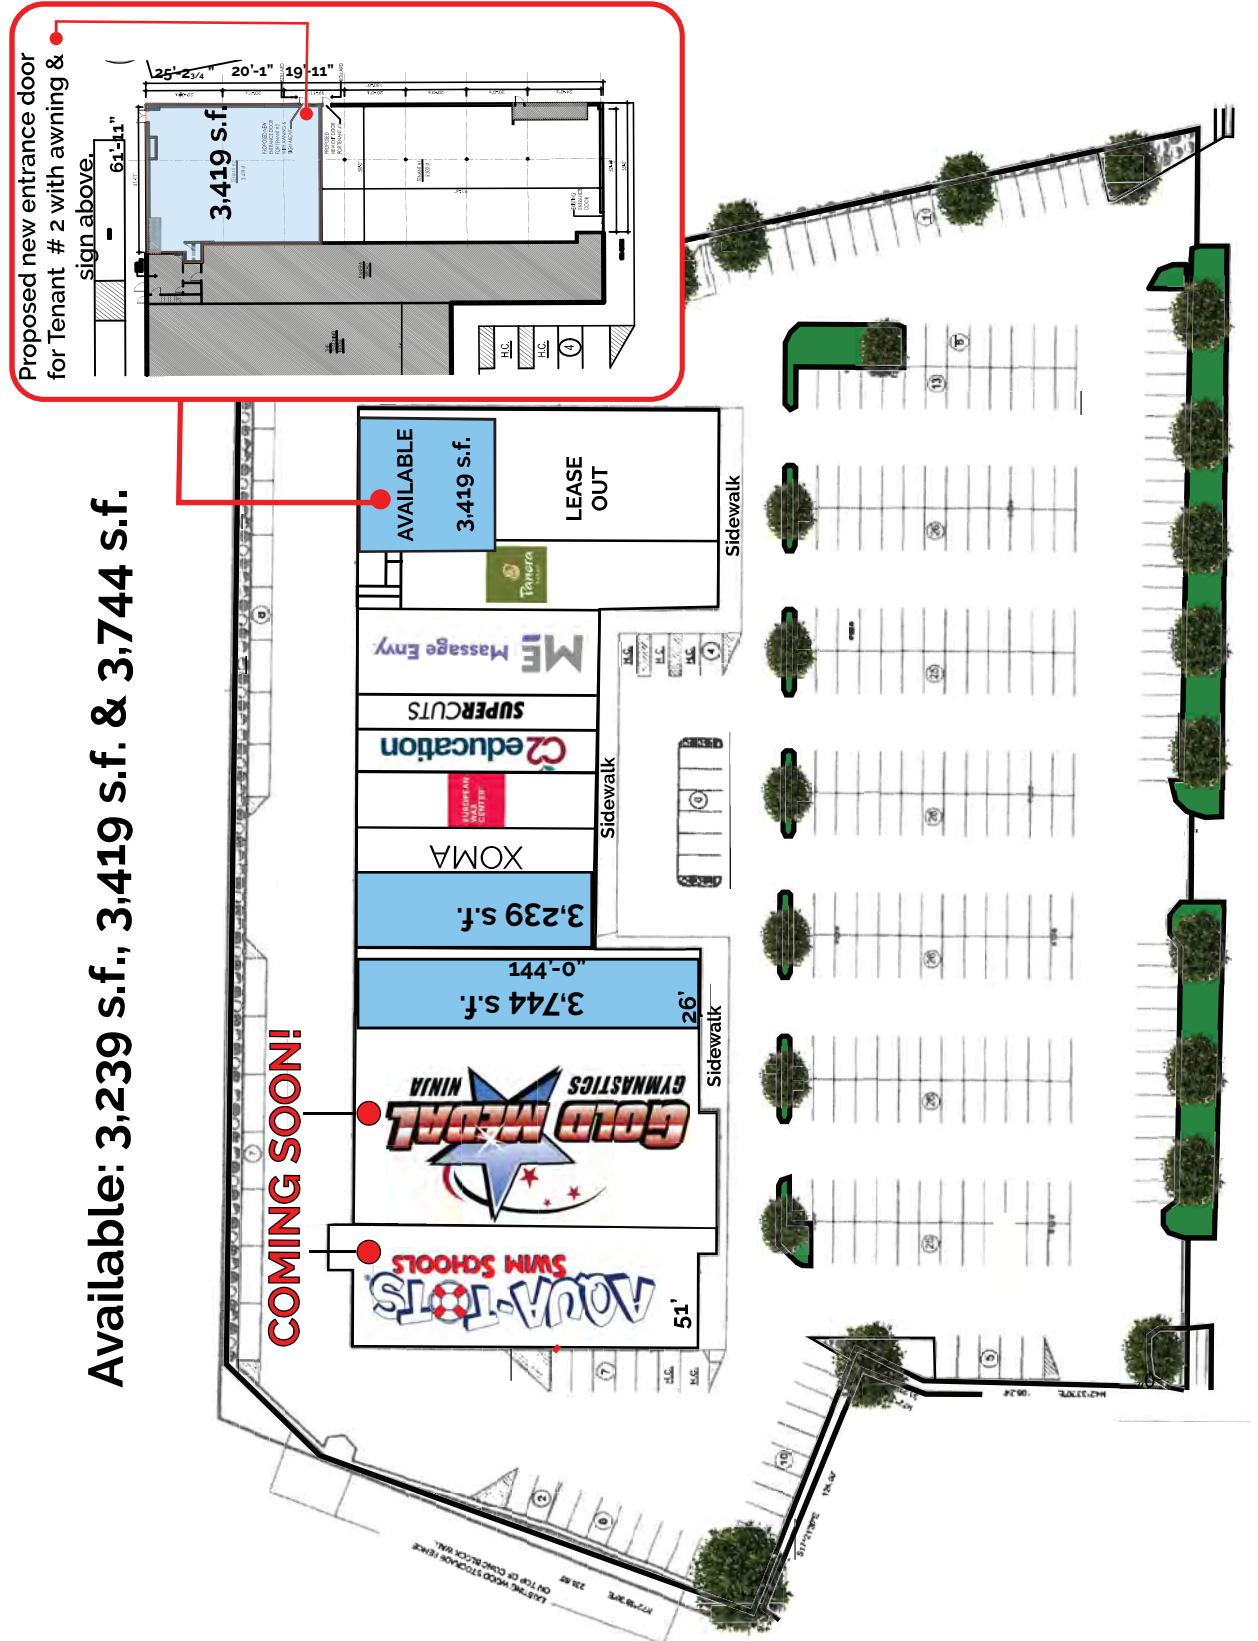

SHORT HILLS, NJ

Short Hills Center / 750 Morris Tpke

Up to 3,744 s.f. Available

SHORT HILLS, NJ

Short Hills Center

Up to 3,744 s.f. Available

Available: 3,239 s.f., 3,419 s.f. & 3,744 s.f.

Morris & Essex Turnpike - Route 24

Leasable Area: 51,414.5 s.f.
 Parking: 286 car parking spaces
 Loading: (4) - 10' x 60' Loading

Join Supercuts, European Wax, Massage Envy, Panera Bread, & C2 Education.
 Coming Soon! Gold Medal Gymnastics & Aqua Tots

Available spaces:

- 3,239 s.f.
- 3,419 s.f.
- 3,744 s.f.

Neighboring Tenants: Walgreens,
 Bloomingdales & King's Food Market.

Parking: 286 car parking
 Loading: (1)- 10' x 60'

WELCO REALTY, INC. 2525 Palmer Avenue, New Rochelle, NY 10801 . T (914) 576-7500 / Fax: 7596 . www.welcorealty.com