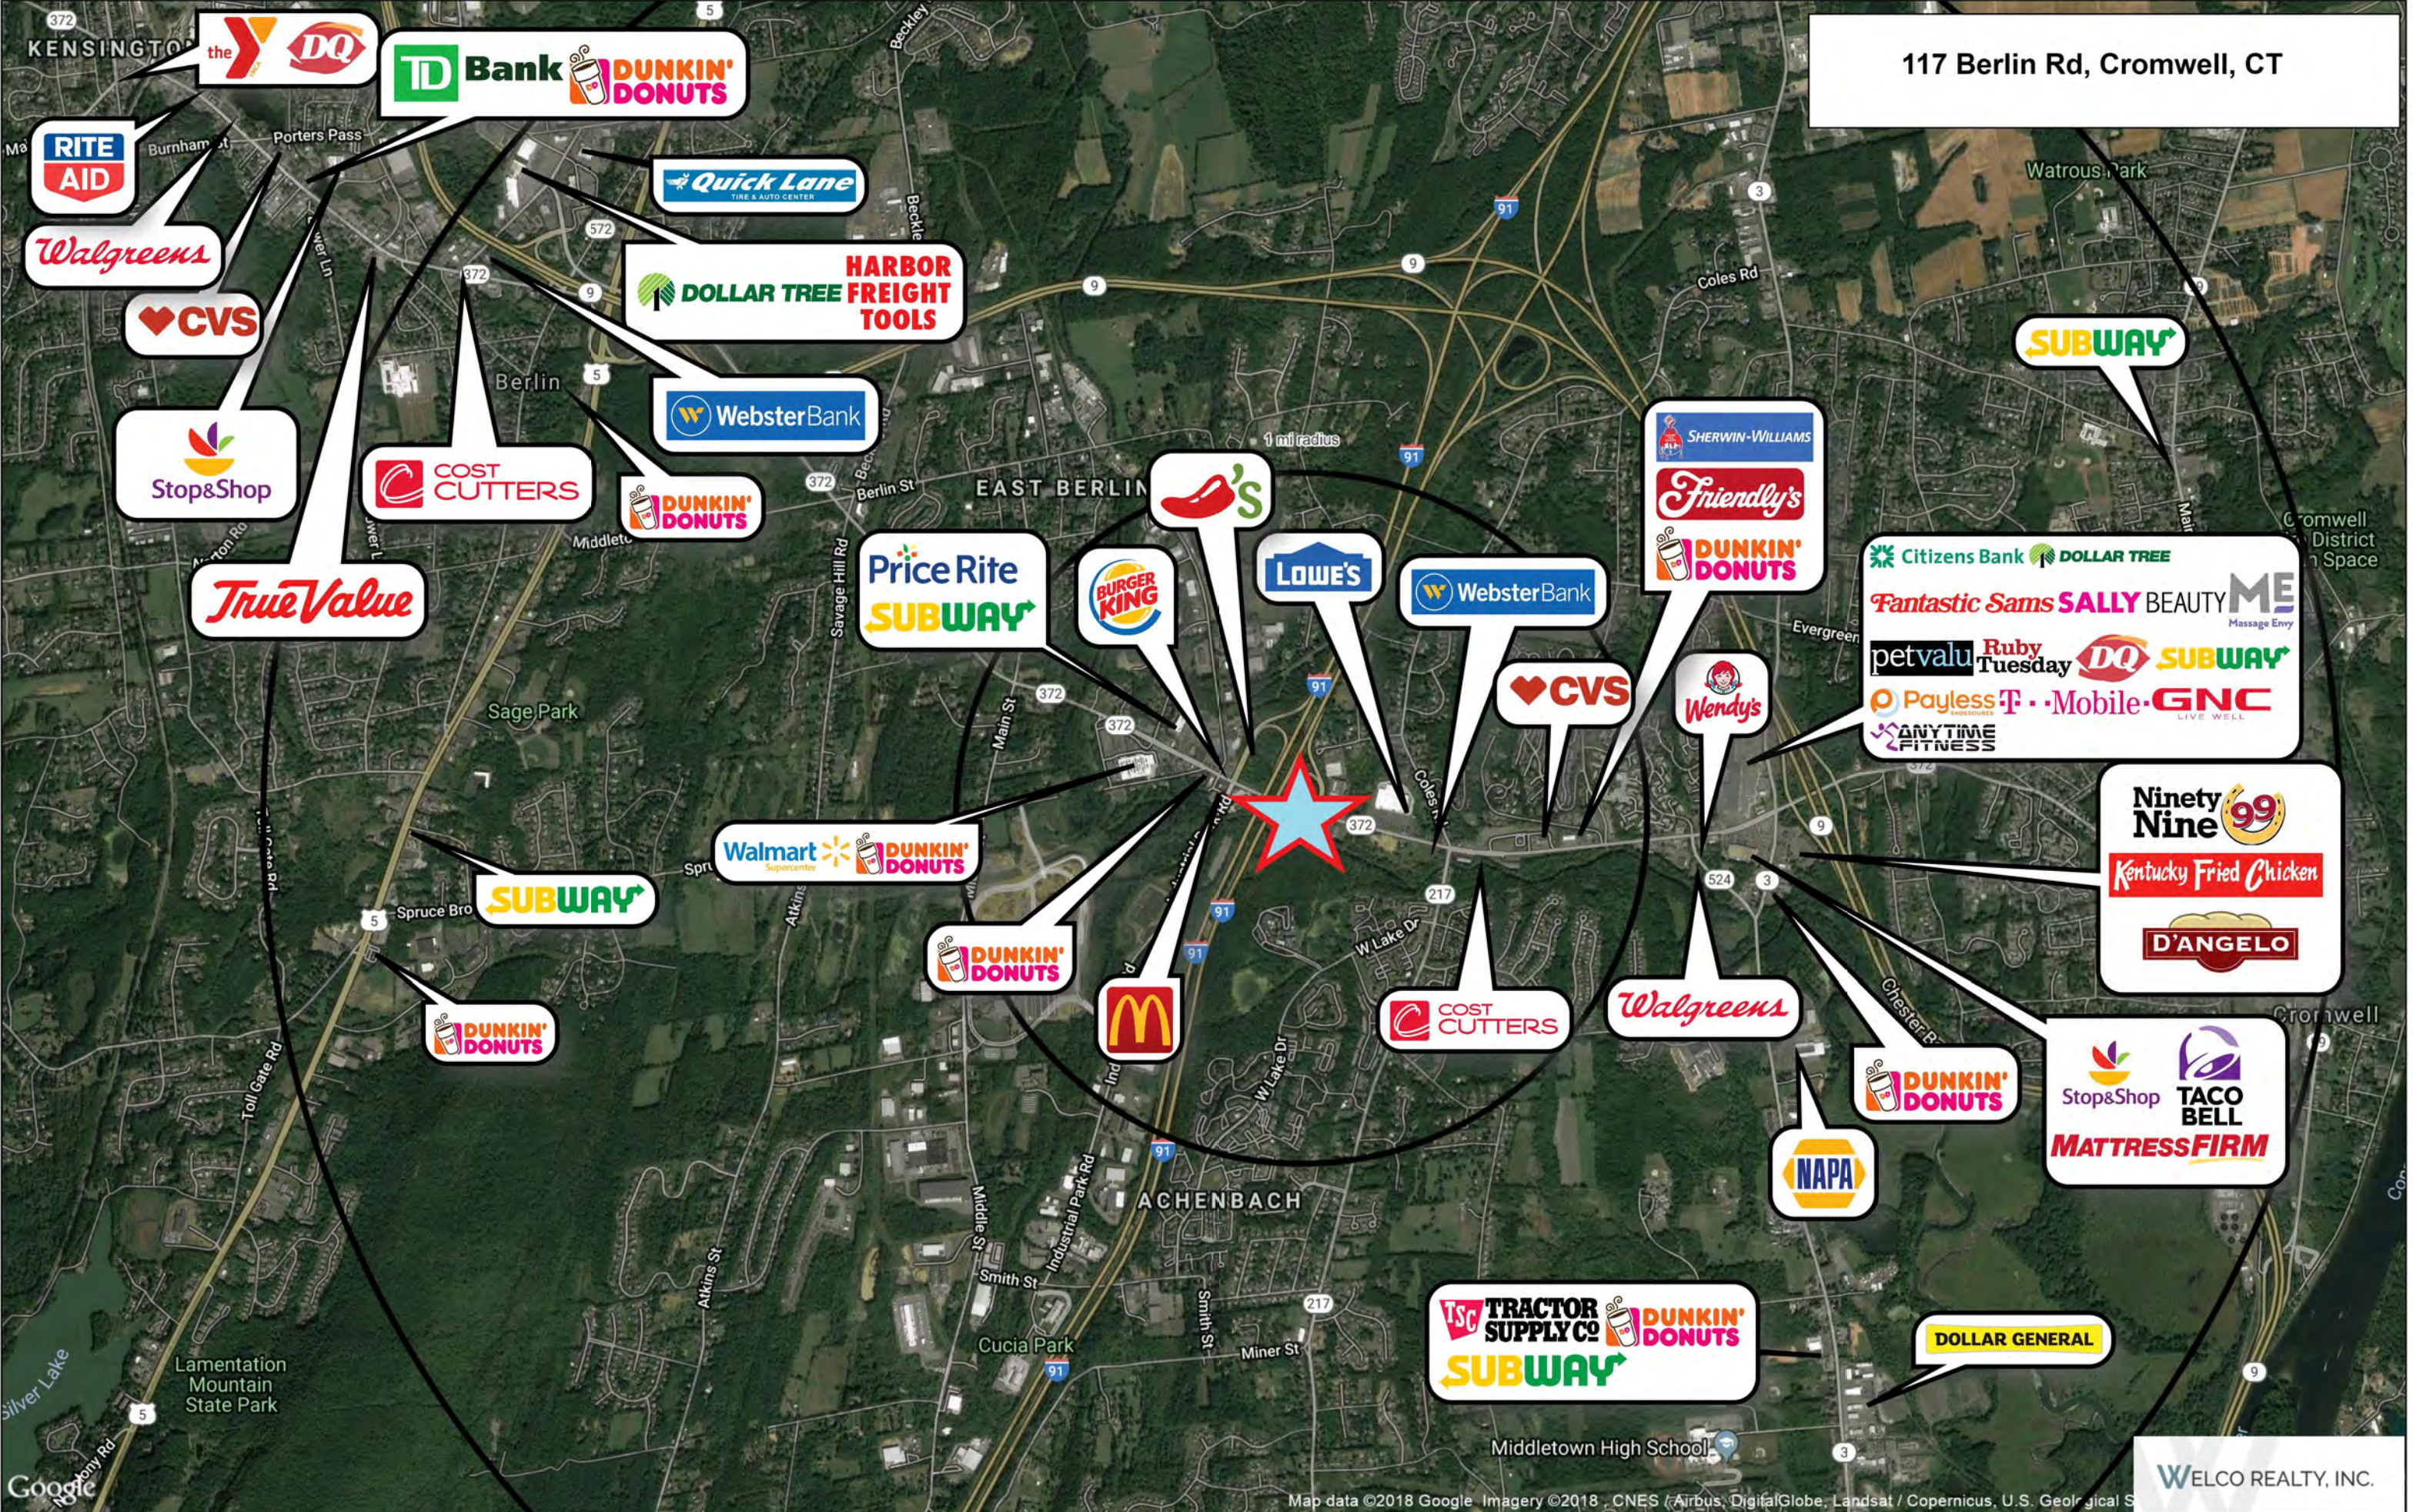

117 Berlin Rd, Cromwell, CT

Lat: 41.60578 Long: -72.70802 Zoom: 14

Logos are for identification purposes only and may be trademarks of their respective companies.

Map data ©2018 Google Imagery ©2018 CNES (Airbus, DigitalGlobe, Landsat / Copernicus, U.S. Geological Survey)

WELCO REALTY, INC.

This map was produced using data from private and government sources deemed to be reliable. The information herein is provided without representation or warranty

©2018, SITES USA Inc., Chandler, AZ (480) 491-1112. All Rights Reserved.