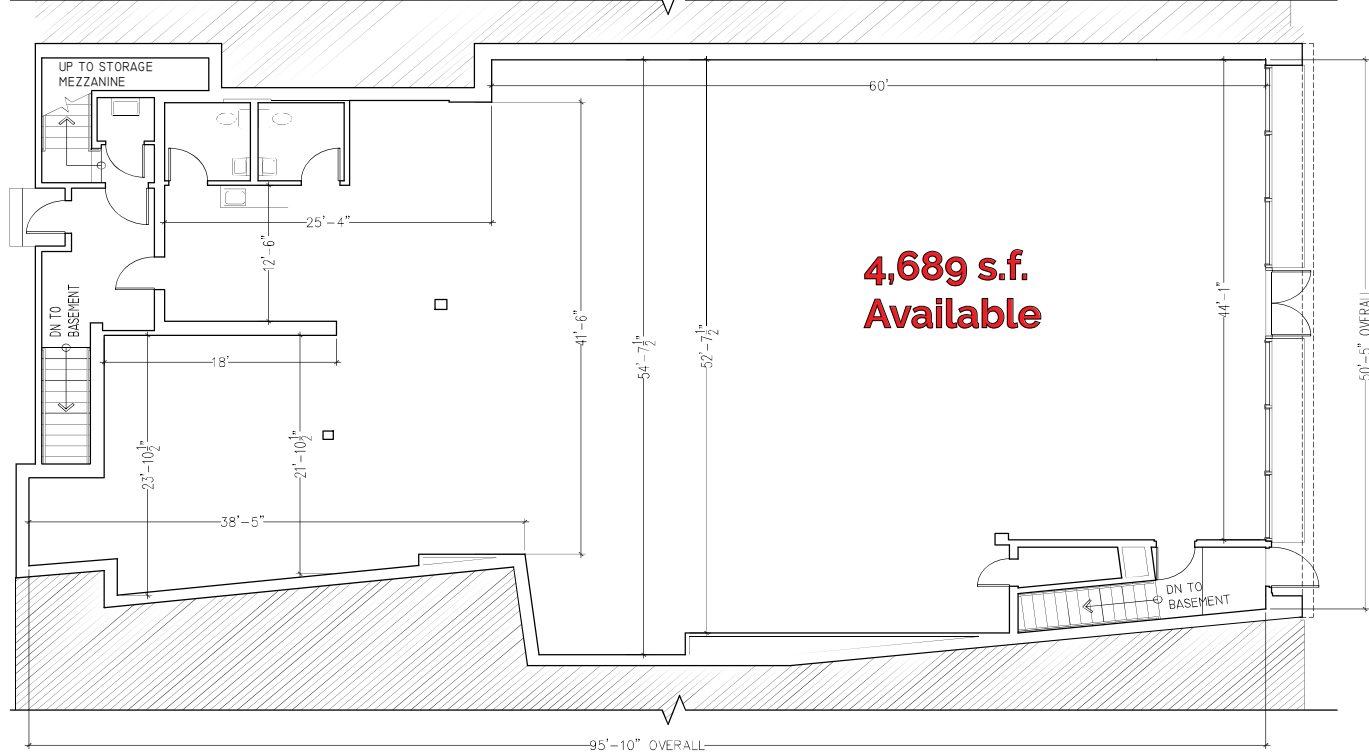

## Temporary Furniture Store - Available Immediately - 2150 - 2152 White Plains Road

**4,689 s.f.  
Available**