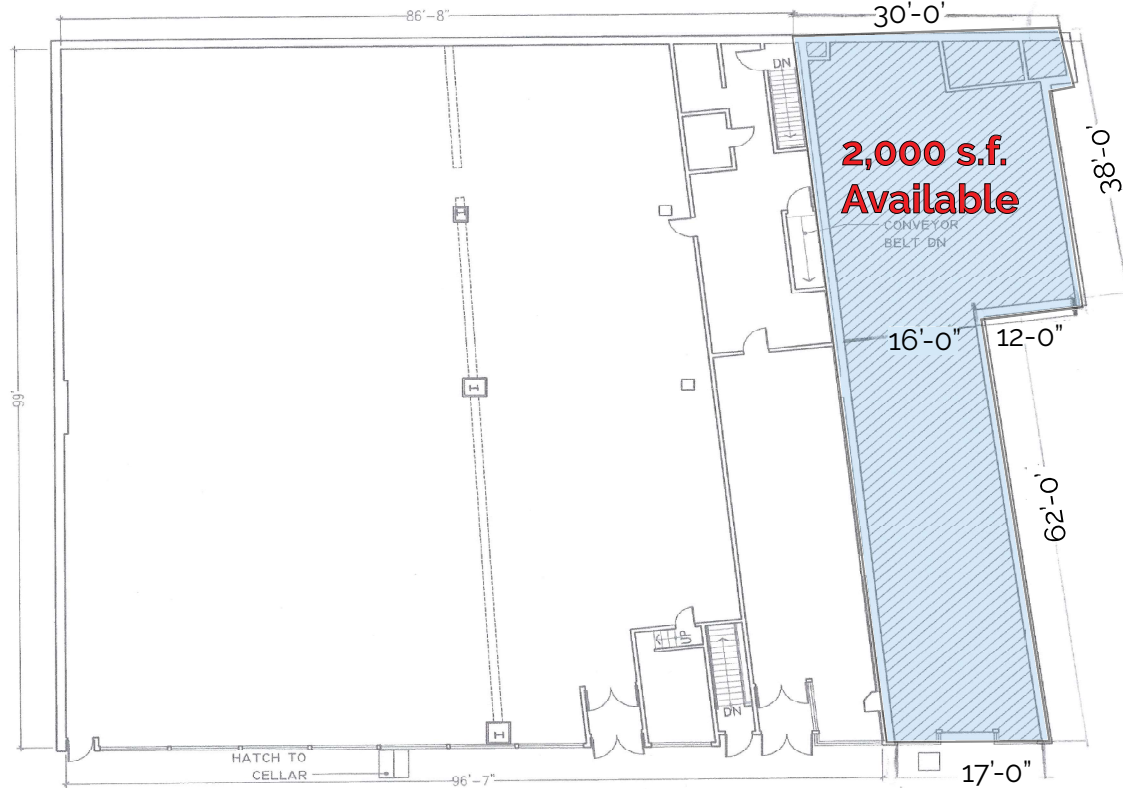

GNC - Available July 2025 - 2154 White Plains Road

**2,000 s.f.
Available**