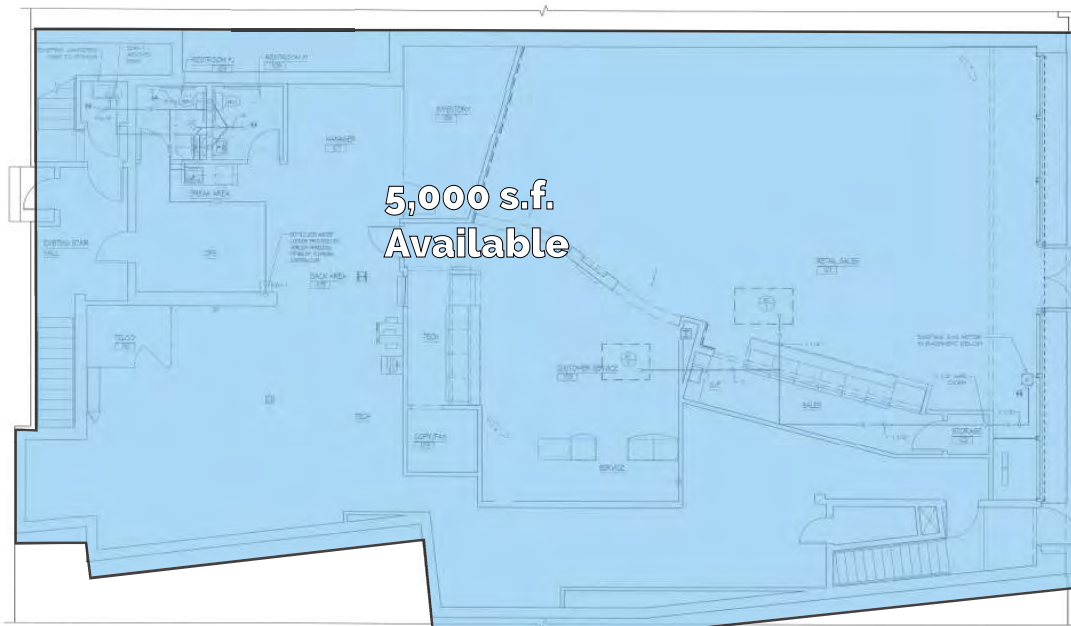

Co-Exclusive with

WELCO REALTY, INC. • 2525 Palmer Avenue, New Rochelle, NY 10801 • T (914) 576-7500 / Fax: 7596 • www.welcorealty.com

All information is from sources believed reliable and has not been independently verified. No representation is made to the accuracy of information herein, which is subject to errors, omissions and modifications.