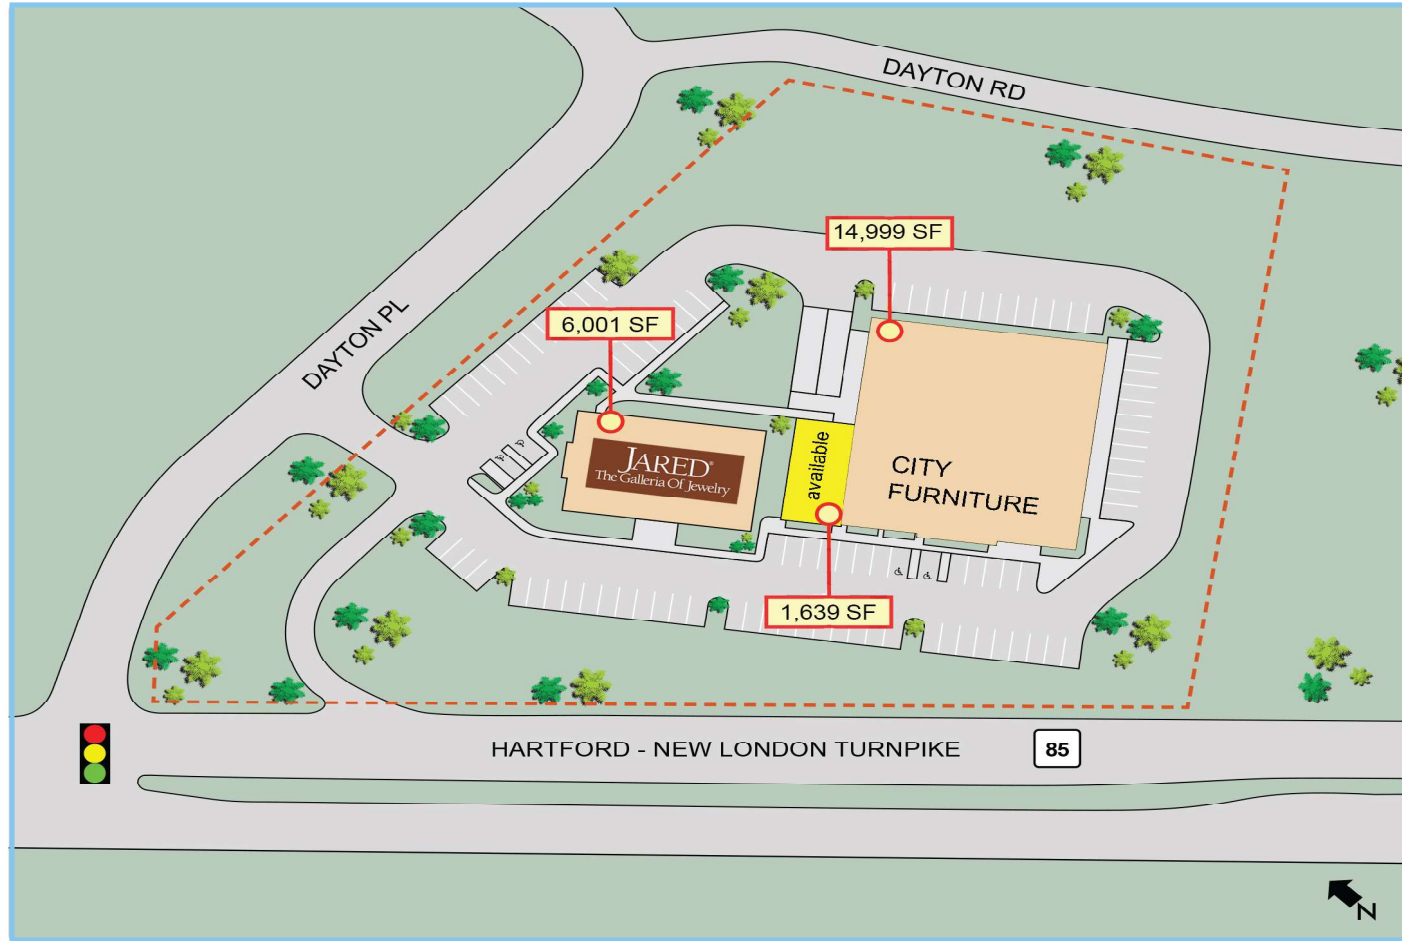

# Waterford, Connecticut - 1,639 sf Available

# WATERFORD, CONNECTICUT

1 Dayton Place  
1,639 sf Available

Located directly across from Crystal Mall.

Join Jared & US Furniture.  
Join neighboring retailers: JC Penney, Dressbarn, Old Navy, Men's Wearhouse, Macy's, Bed Bath & Beyond & more!