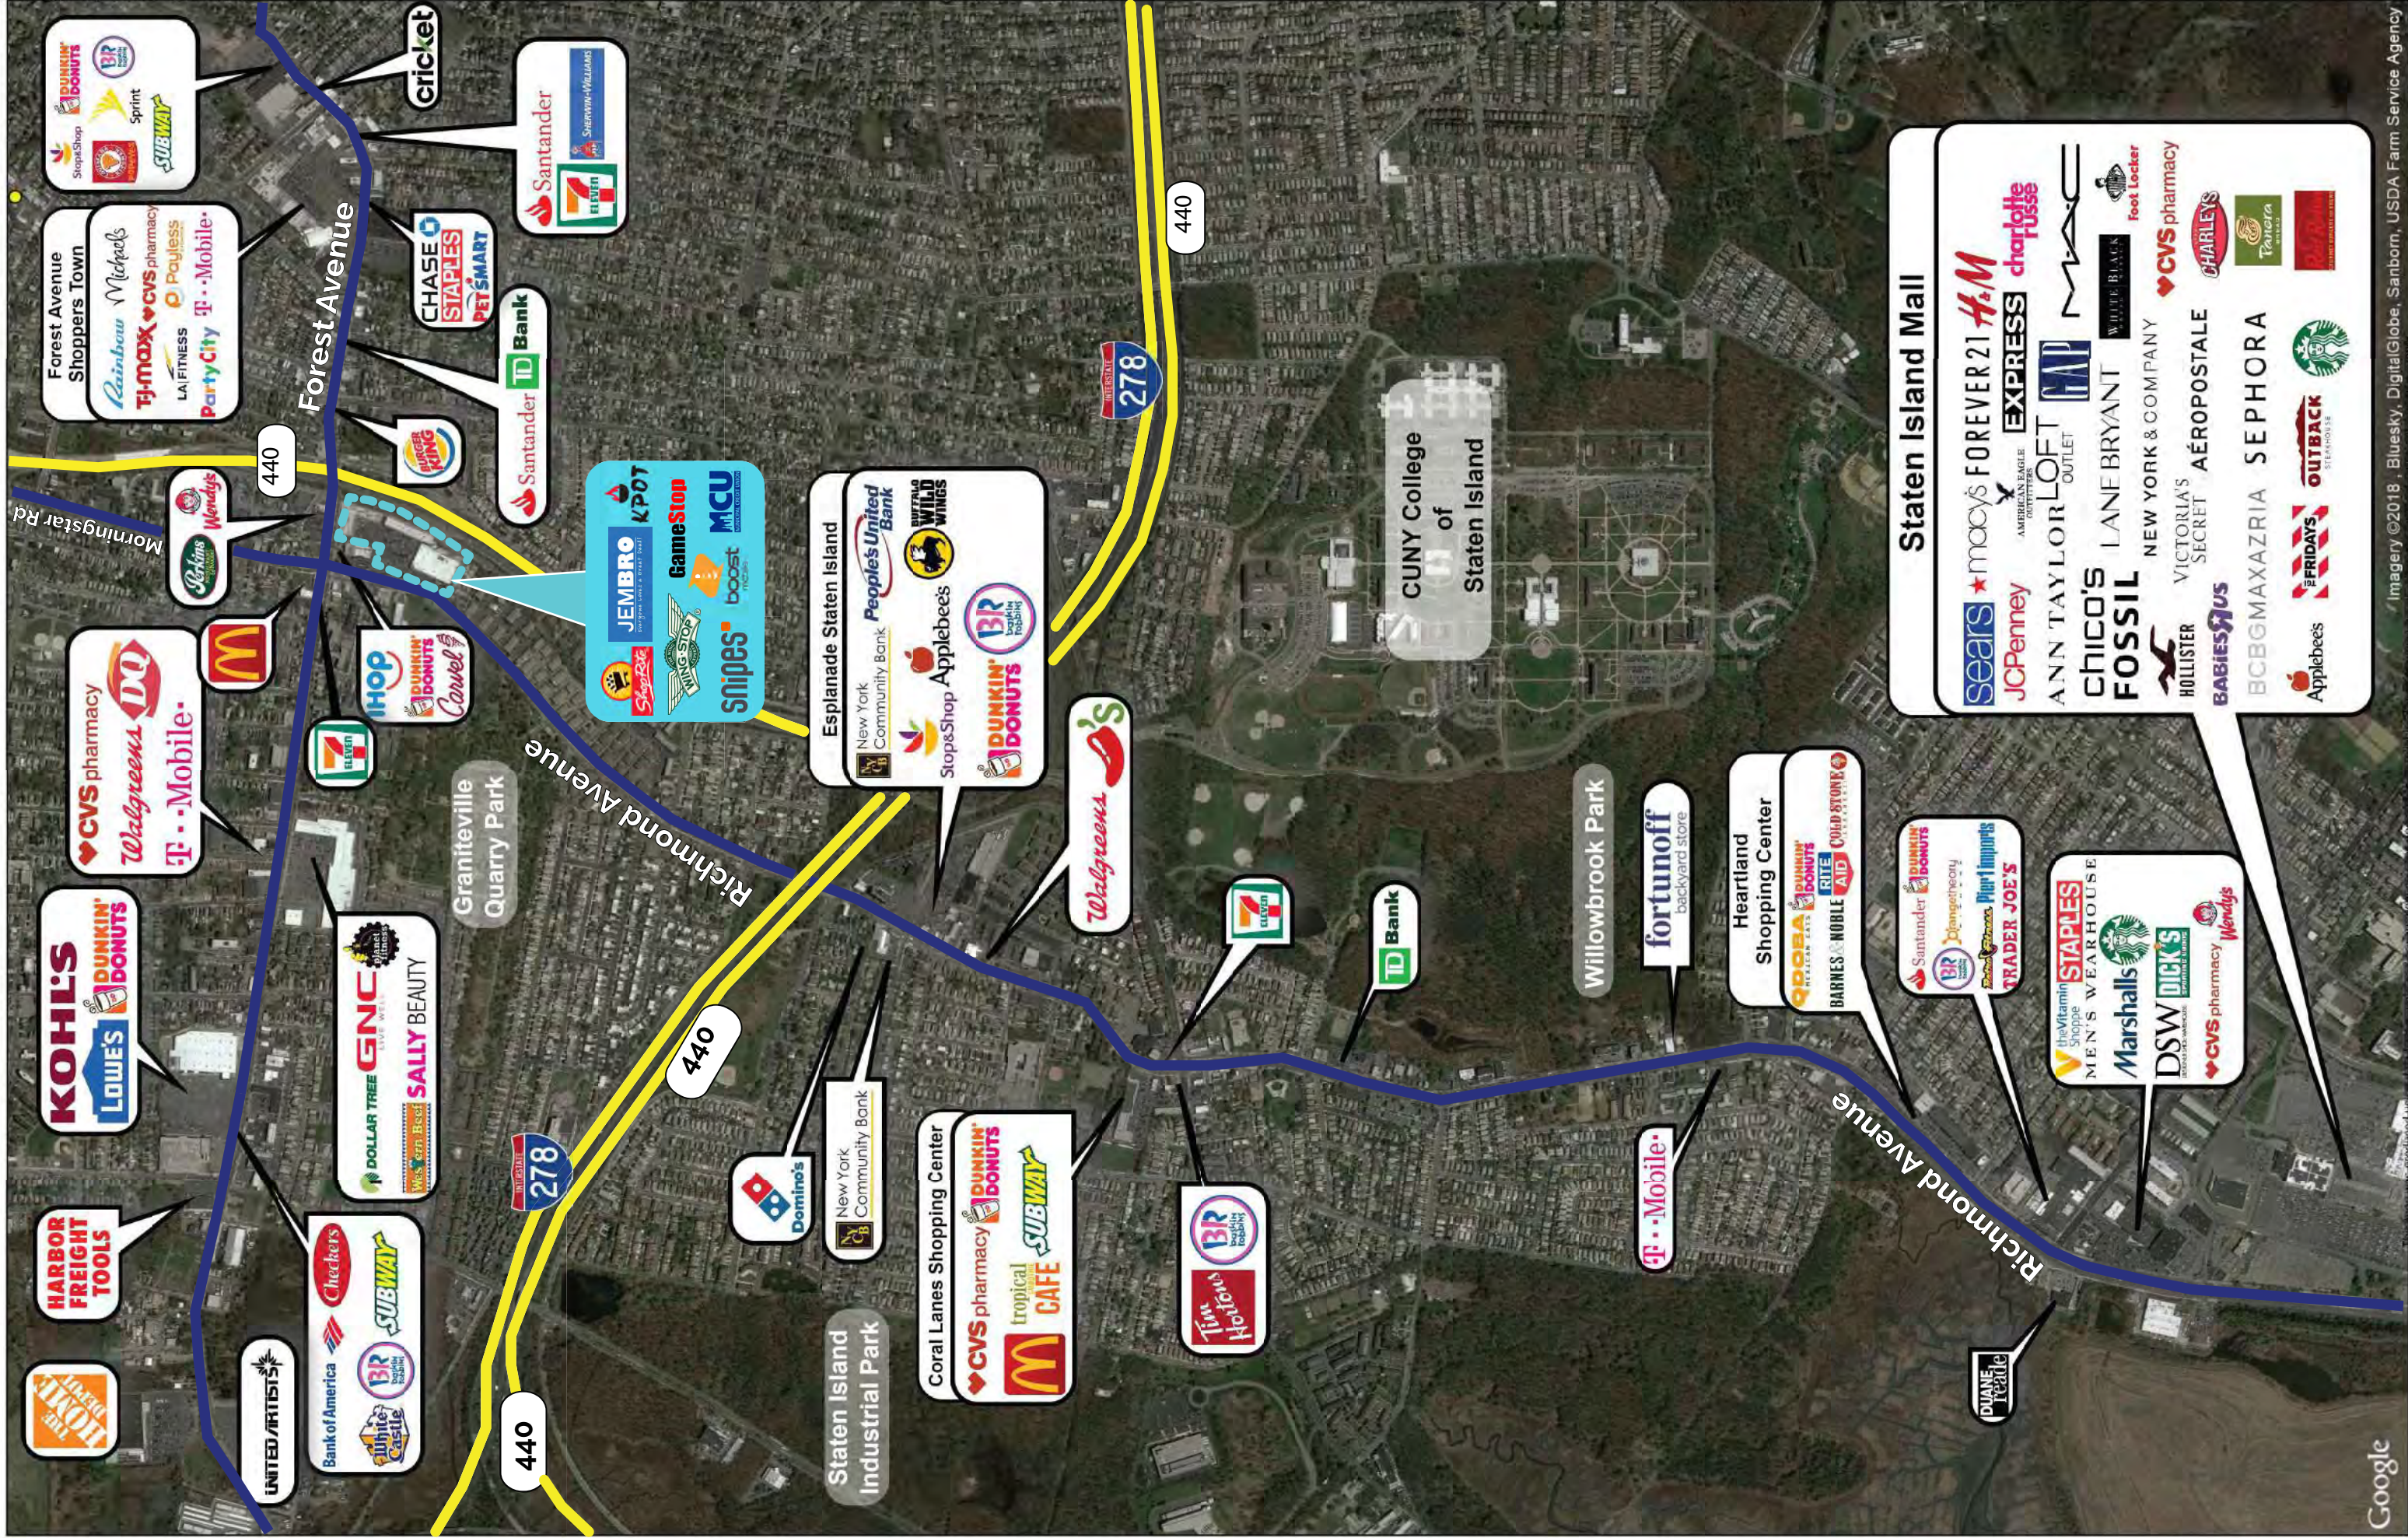

Staten Island Mall

- sears
- macy's
- FOREVER 21
- H&M
- JCPenney
- EXPRESS
- charlotte russe
- ANN TAYLOR LOFT OUTLET
- LANE BRYANT
- MACYS
- CHICO'S
- FOSSIL
- NEW YORK & COMPANY
- CVS pharmacy
- HOLLISTER
- VICTORIA'S SECRET
- AÉROPOSTALE
- BABIES'RUS
- BCBGMAXAZRIA
- SEPHORA
- Applebees
- FRIDAYS
- OUTBACK STEAKHOUSE
- Starbucks

Esplanade Staten Island

- JEMBRO
- KPOT
- GameStop
- boost
- MCU
- snipes
- Esplanade Staten Island
- New York Community Bank
- Peoples United Bank
- Wild Wings
- StopsShop
- Applebees
- BR Dunkin' Donuts

Coral Lanes Shopping Center

- CVS pharmacy
- DUNKIN' DONUTS
- tropical CAFE
- SUBWAY
- McDonald's

Graniteville Quarry Park

- DOLLAR TREE
- GNC
- SALLY BEAUTY
- Bank of America
- Checkers
- SUBWAY
- White Castle
- BR Dunkin' Donuts

Heartland Shopping Center

- STAPLES
- MEN'S WEARHOUSE
- Marshalls
- DSW
- CVS pharmacy
- Wendy's
- TRADER JOE'S
- BR Dunkin' Donuts
- WALGREENS
- CVS pharmacy
- WALGREENS

Willowbrook Park

- fortunoff backyard store
- Heartland Shopping Center
- QDOBA
- DUNKIN' DONUTS
- RITE AID
- COLD STONE
- BARNES & NOBLE
- CVS pharmacy
- WALGREENS
- WALGREENS

Forest Avenue Shoppers Town

- CVS pharmacy
- Walgreens
- Wendy's
- McDonald's
- IHOP
- DUNKIN' DONUTS
- CARVEL
- CVS pharmacy
- WALGREENS
- WALGREENS

Forest Avenue Shoppers Town

- Rainbow Michaels
- TJ-MAXX
- CVS pharmacy
- Payless
- LA FITNESS
- Party City
- T-Mobile
- StopShop
- CVS pharmacy
- WALGREENS
- WALGREENS