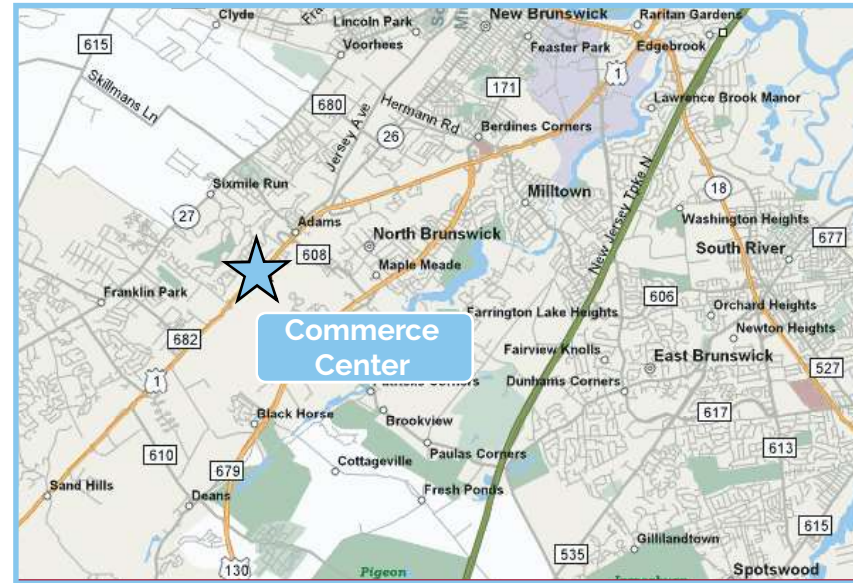

North Brunswick, New Jersey - Commerce Center

Demographics	3 miles	5 miles	10 miles
Population	69,248	209,023	676,035
Households	24,742	69,429	238,031
Average HH Income	\$ 127,853	\$ 122,403	\$ 128,268
Median Age	35.6	34.6	37.9

North Brunswick, New Jersey Commerce Center - 208 N Center Dr. Up to 3,200 s.f. Available

Join BJ's, CVS, Regal Cinemas, Crunch, Bright Horizons, Moe's Southwest Grill, Longhorn Restaurant, Fusion Restaurant, Buffalo Wild Wings, Great Clips, PM Pediatric, Chick-fil-A, GNC, Pizza Hut & T-Mobile.

Spaces Available: 1,863 sf; 2,326 sf; 2,432 sf ; 3,200 sf

North Brunswick, New Jersey Commerce Center - Route 1 & Commerce Blvd - Up to 3,200 s.f. Available

Hartland Commons Rd

K. Hovnanian's
Governor's Pointe
980 Unit Townhomes

Layout is for marketing purposes only and not shown actual size.