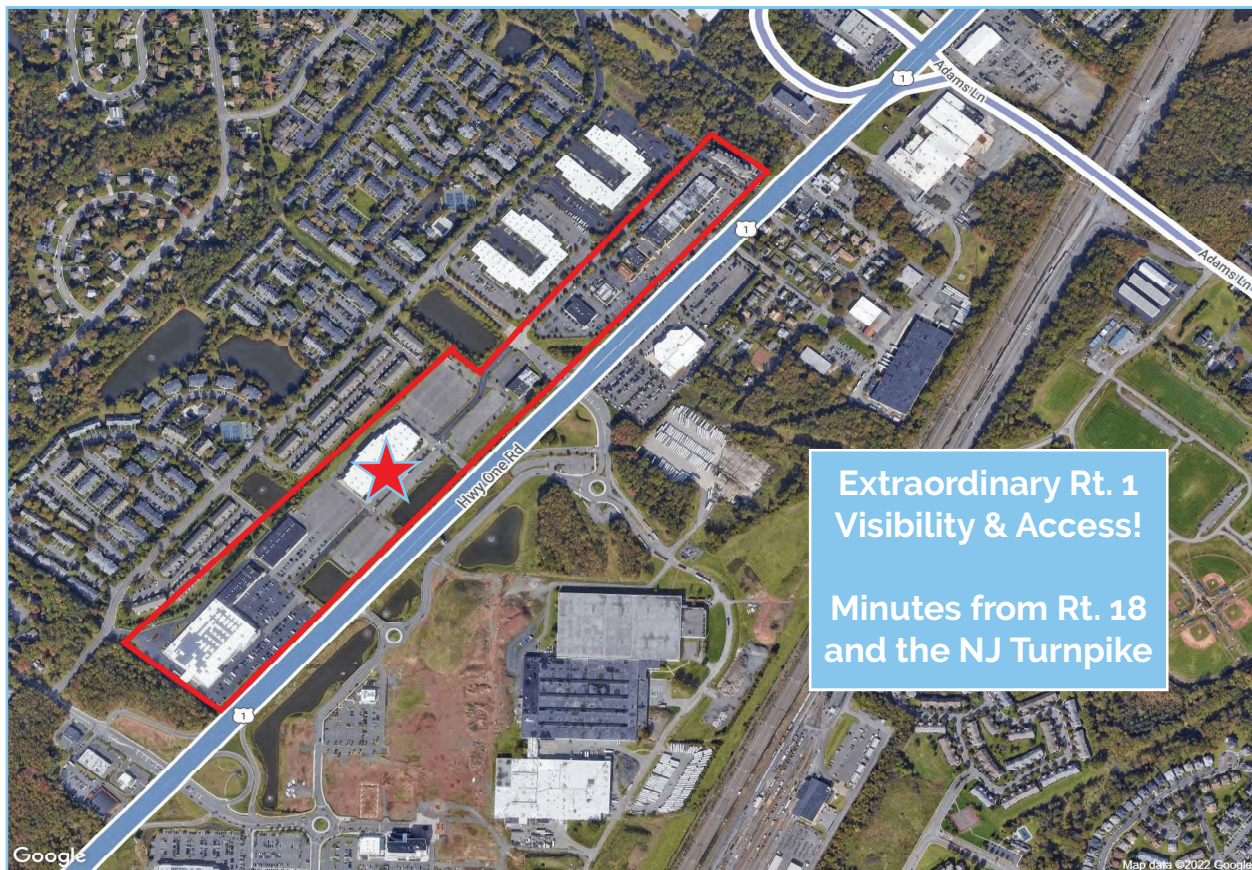

North Brunswick, New Jersey Commerce Center - 208 N Center Dr. Up to 3,200 s.f. Available

Join BJ's, CVS, Regal Cinemas, Crunch, Bright Horizons, Moe's Southwest Grill, Longhorn Restaurant, Fusion Restaurant, Buffalo Wild Wings, Great Clips, PM Pediatric, Chick-fil-A, GNC, Pizza Hut & T-Mobile.

Spaces Available: 1,863 sf; 2,326 sf; 2,432 sf ; 3,200 sf

North Brunswick, New Jersey Commerce Center - Route 1 & Commerce Blvd - Up to 3,200 s.f. Available

Hartland Commons Rd

K. Hovnanian's
Governor's Pointe
980 Unit Townhomes

Layout is for marketing purposes only and not shown actual size.