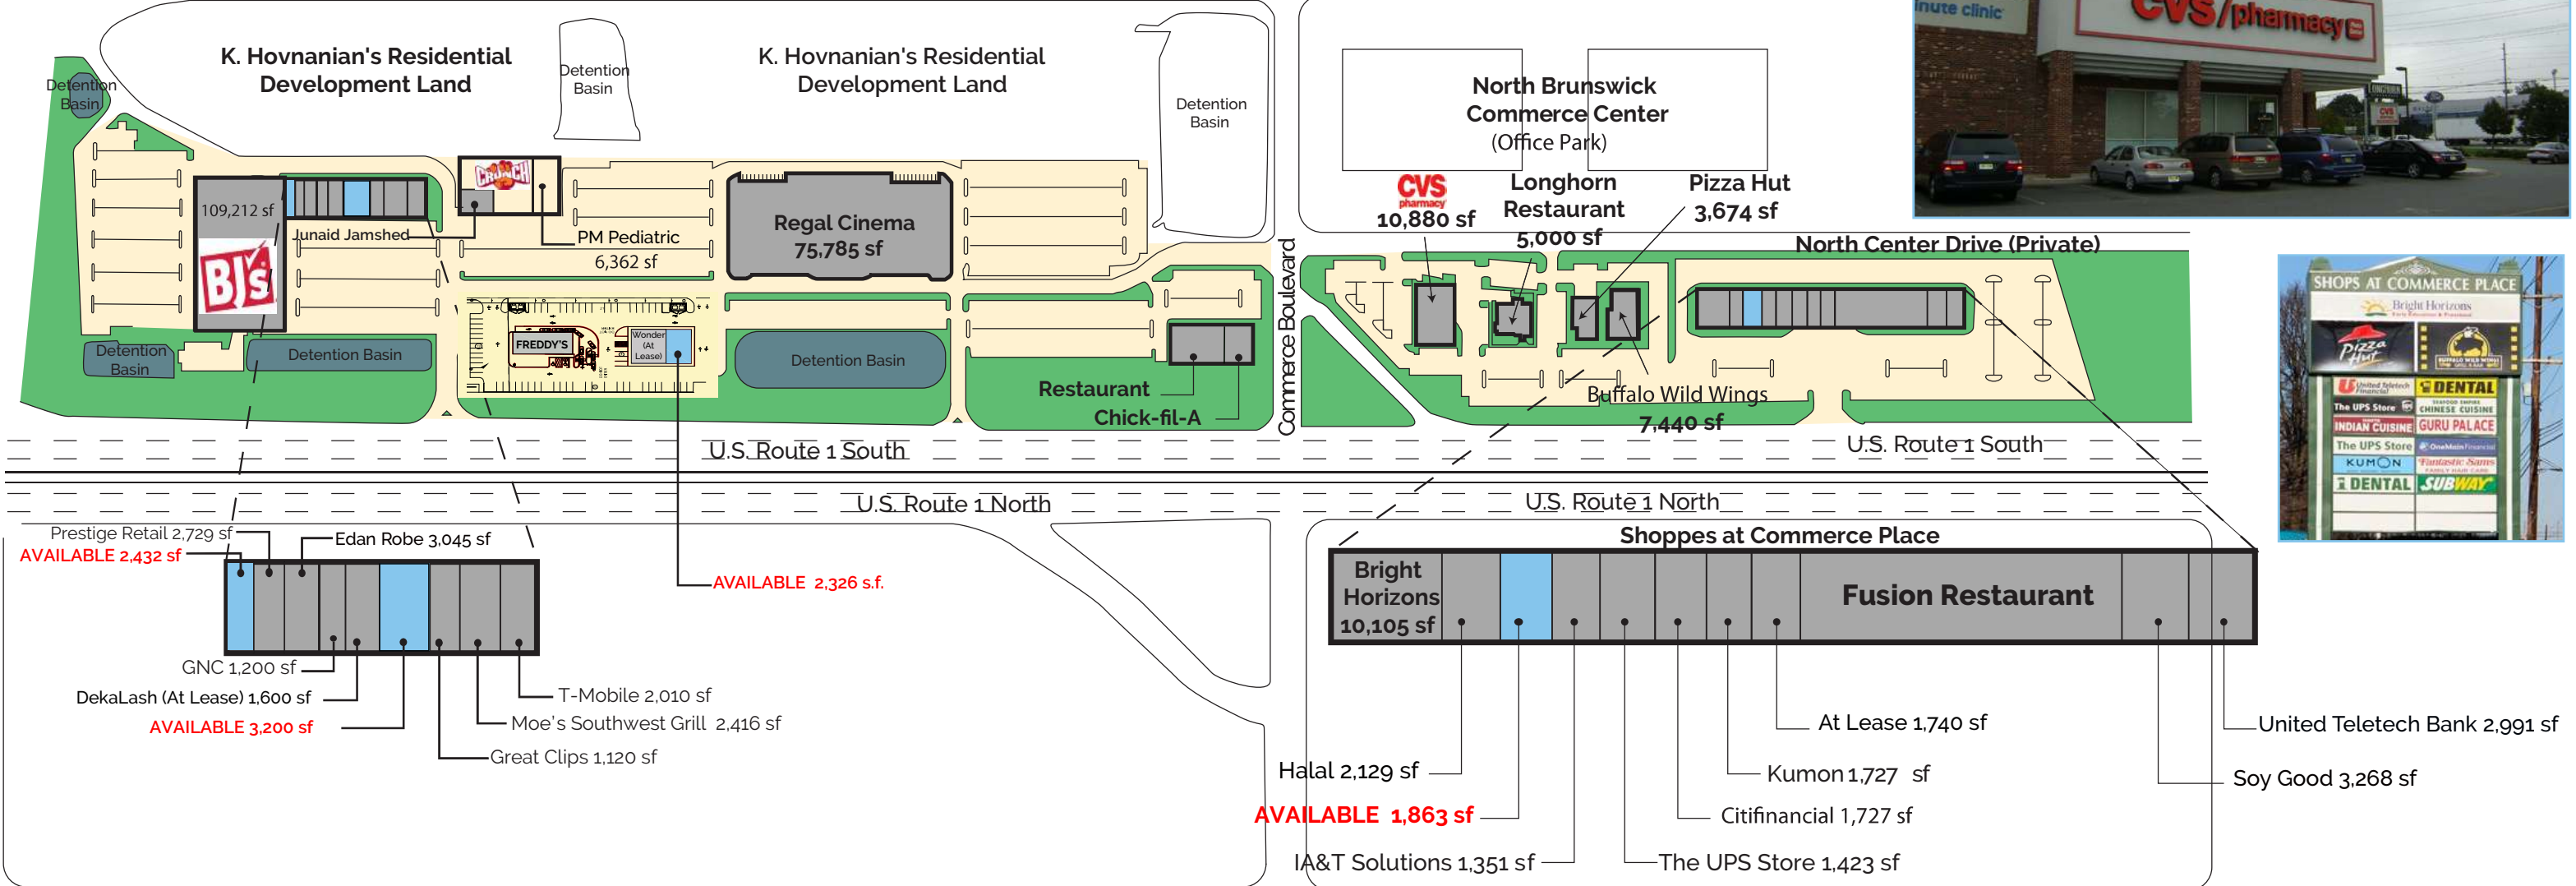

North Brunswick, New Jersey Commerce Center - 208 N Center Dr. Up to 3,200 s.f. Available

Join BJ's, CVS, Regal Cinemas, Crunch, Bright Horizons, Moe's Southwest Grill, Longhorn Restaurant, Fusion Restaurant, Buffalo Wild Wings, Great Clips, PM Pediatric, Chick-fil-A, GNC, Pizza Hut & T-Mobile.

Spaces Available: 1,863 sf; 2,326 sf; 2,432 sf ; 3,200 sf

North Brunswick, New Jersey Commerce Center - Route 1 & Commerce Blvd - Up to 3,200 s.f. Available

Hartland Commons Rd

K. Hovnanian's
Governor's Pointe
980 Unit Townhomes

Layout is for marketing purposes only and not shown actual size.