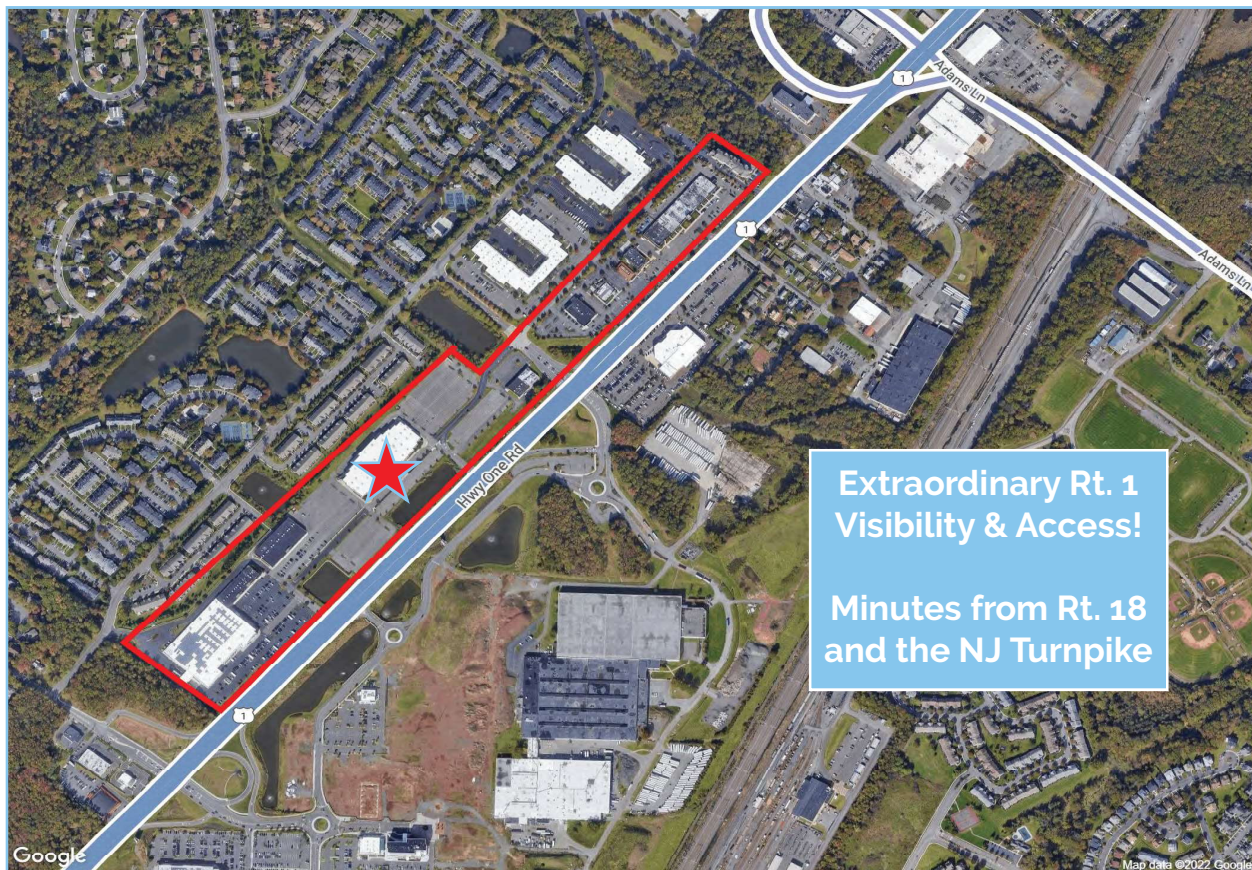

North Brunswick, New Jersey - Commerce Center

Demographics	3 miles	5 miles	10 miles
Population	69,248	209,023	676,035
Households	24,742	69,429	238,031
Average HH Income	\$ 127,853	\$ 122,403	\$ 128,268
Median Age	35.6	34.6	37.9

North Brunswick, New Jersey Commerce Center - 208 N Center Dr. Pad Site Available: Up to 5,400 s.f.

Join BJ's, CVS, Regal Cinemas, Crunch, Bright Horizons, Moe's Southwest Grill, Longhorn Restaurant, Fusion Restaurant, Buffalo Wild Wings, Great Clips, PM Pediatric, Chick-fil-A, GNC, Pizza Hut & T-Mobile.

Spaces Available: 1,600 s.f.; 1,740 sf; 2,200 sf; 2,432 s.f. ; 3,200 s.f.

Also New PAD Site Available: 5,400 sf

Layout is for marketing purposes only and not shown actual size.