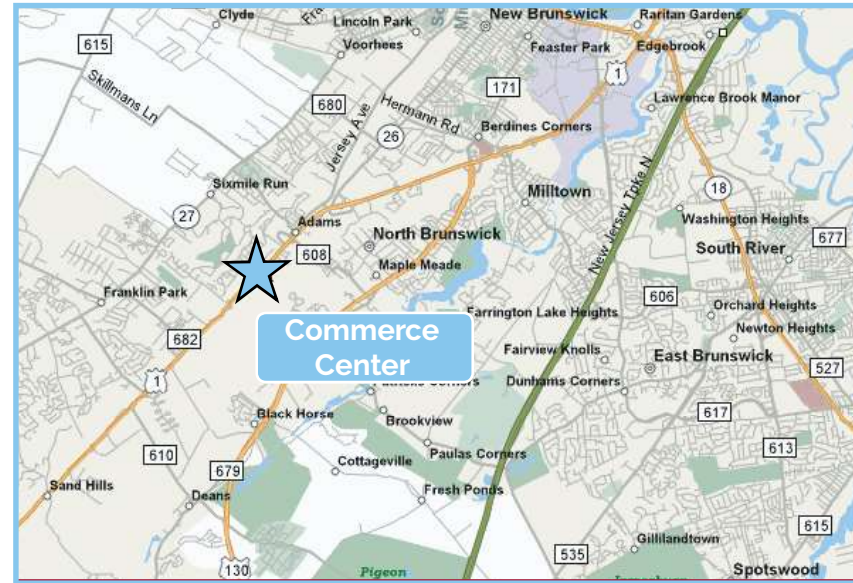

North Brunswick, New Jersey - Commerce Center

Demographics	3 miles	5 miles	10 miles
Population	69,248	209,023	676,035
Households	24,742	69,429	238,031
Average HH Income	\$ 127,853	\$ 122,403	\$ 128,268
Median Age	35.6	34.6	37.9

North Brunswick, New Jersey Commerce Center - 208 N Center Dr. Pad Site Available: Up to 5,400 s.f.

Join BJ's, CVS, Regal Cinemas, Crunch, Bright Horizons, Moe's Southwest Grill, Longhorn Restaurant, Fusion Restaurant, Buffalo Wild Wings, Great Clips, PM Pediatric, Chick-fil-A, GNC, Pizza Hut & T-Mobile.

Spaces Available: 1,600 s.f.; 1,740 sf; 2,200 sf; 2,432 s.f. ; 3,200 s.f.

Also New PAD Site Available: 5,400 sf

Layout is for marketing purposes only and not shown actual size.