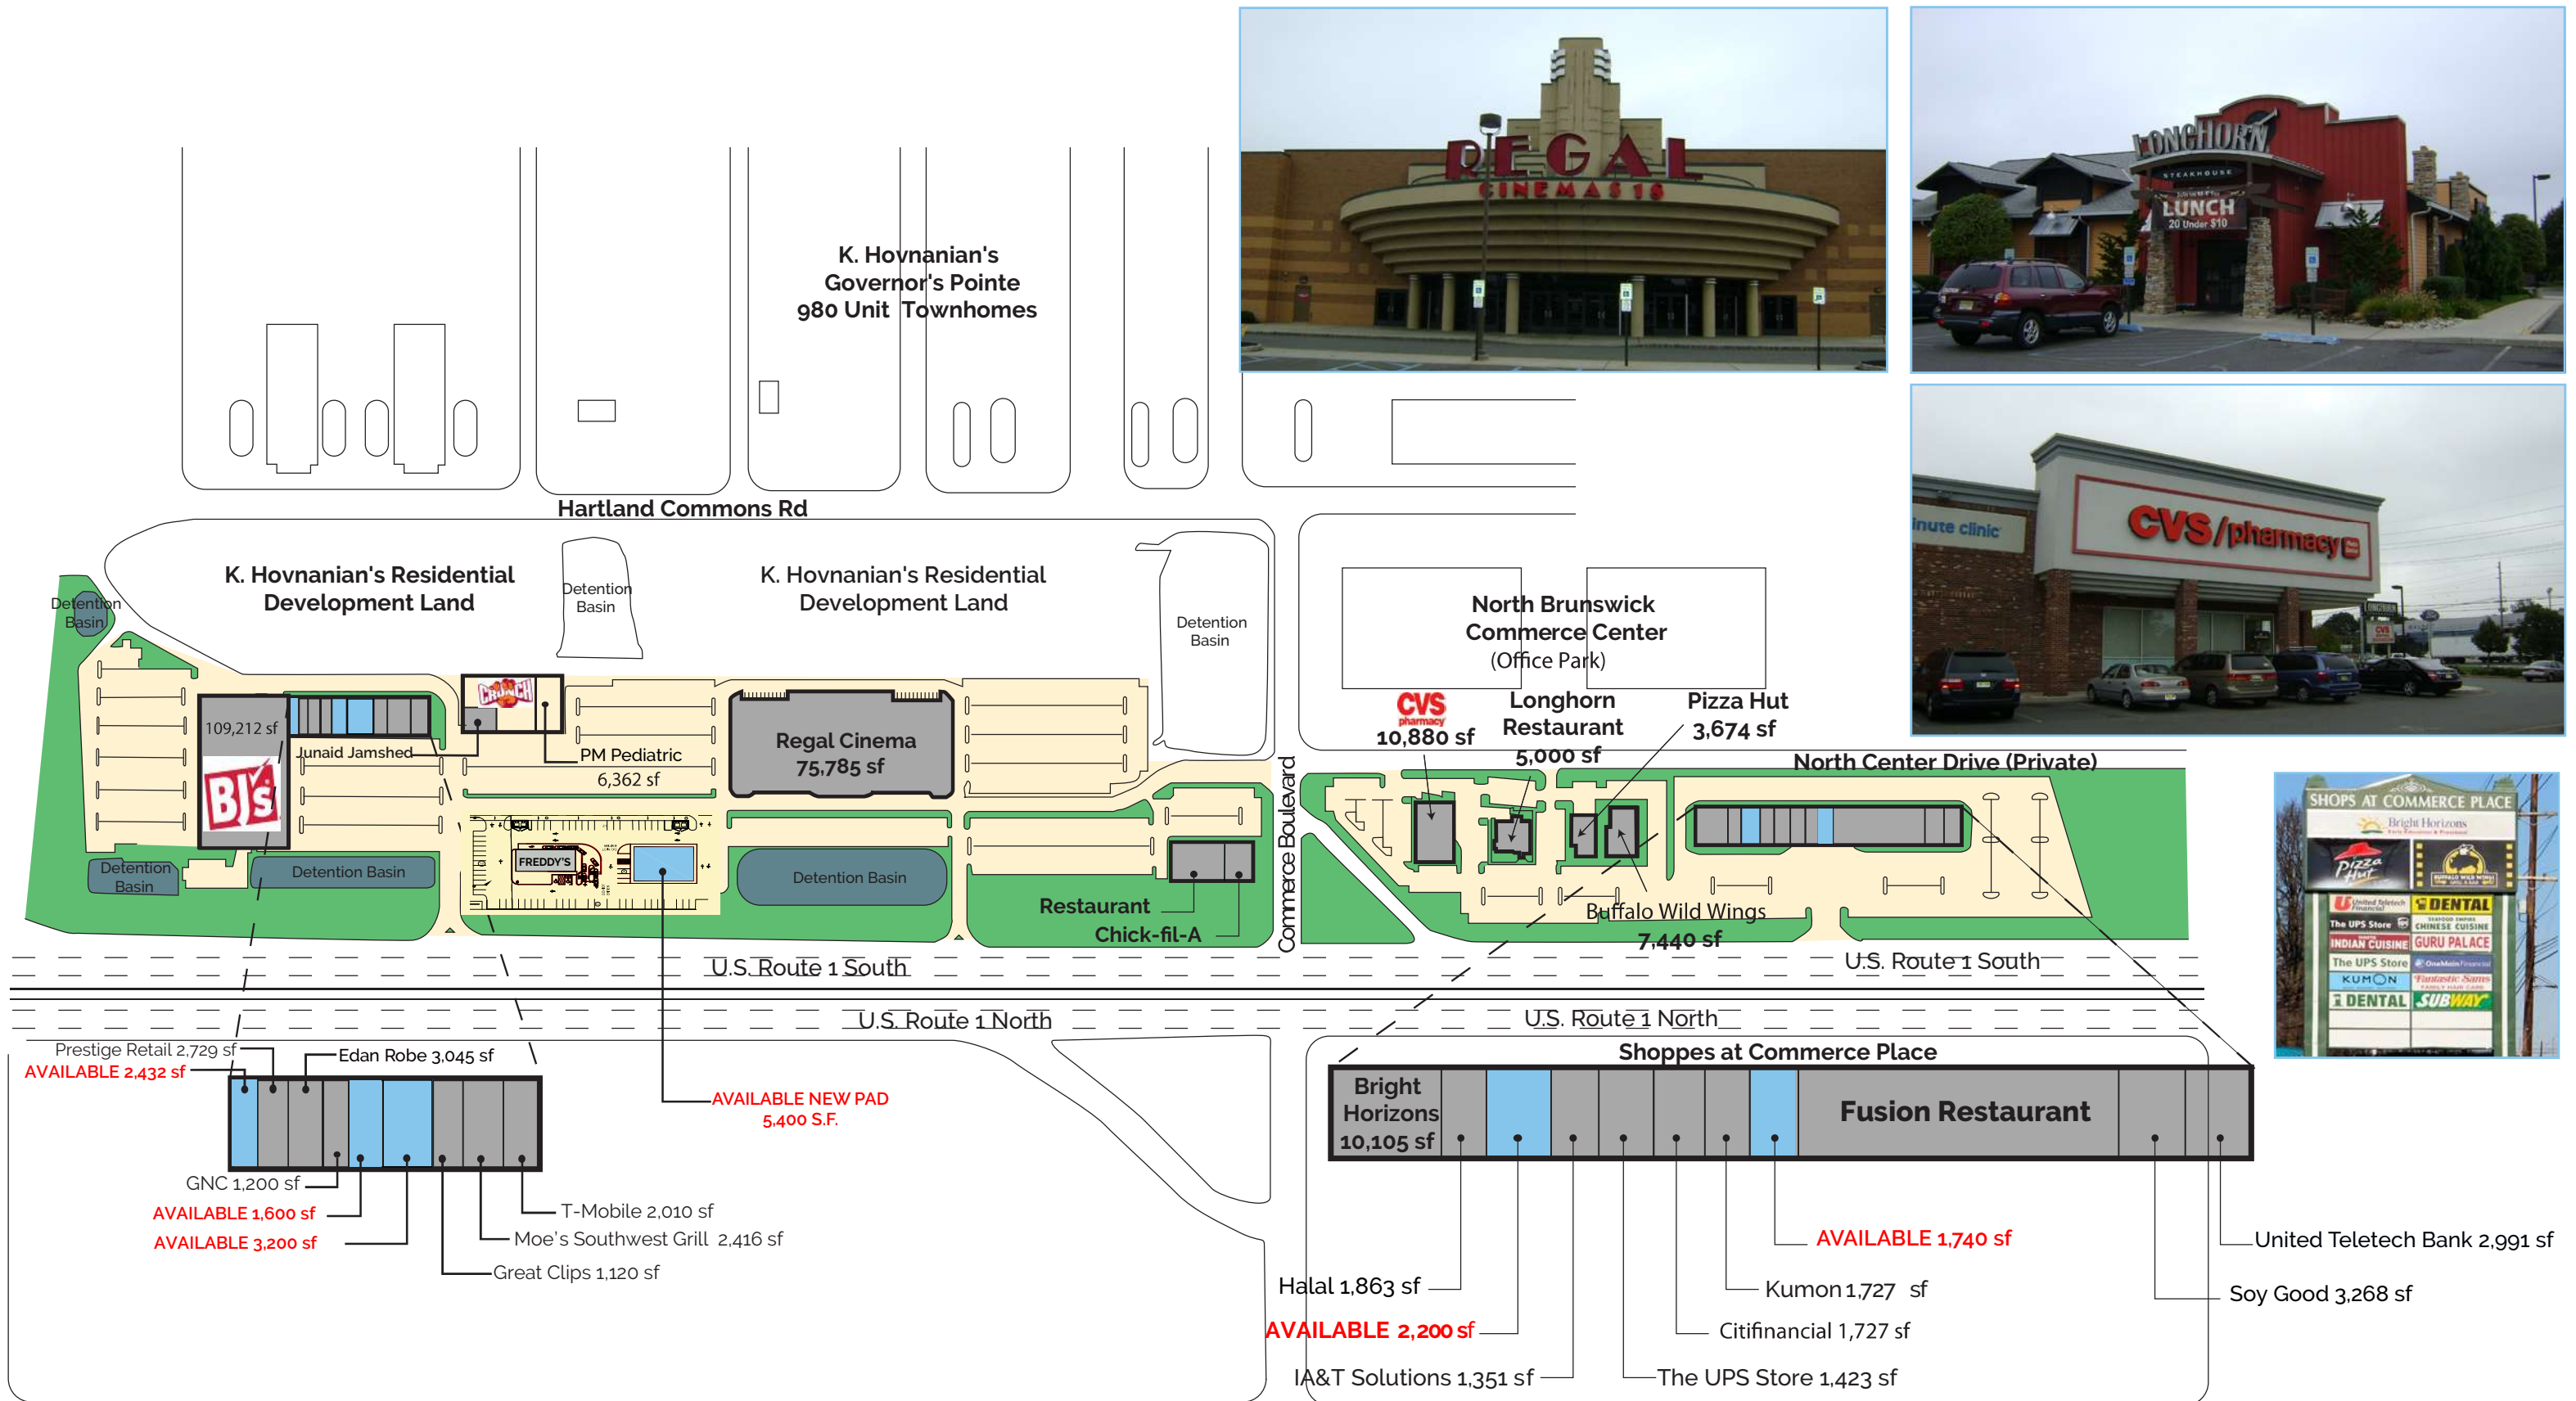

North Brunswick, New Jersey Commerce Center - 208 N Center Dr. Pad Site Available: Up to 5,400 s.f.

Join BJ's, CVS, Regal Cinemas, Crunch, Bright Horizons, Moe's Southwest Grill, Longhorn Restaurant, Fusion Restaurant, Buffalo Wild Wings, Great Clips, PM Pediatric, Chick-fil-A, GNC, Pizza Hut & T-Mobile.

Spaces Available: 1,600 s.f.; 1,740 sf; 2,200 sf; 2,432 s.f. ; 3,200 s.f.

Also New PAD Site Available: 5,400 sf

Layout is for marketing purposes only and not shown actual size.