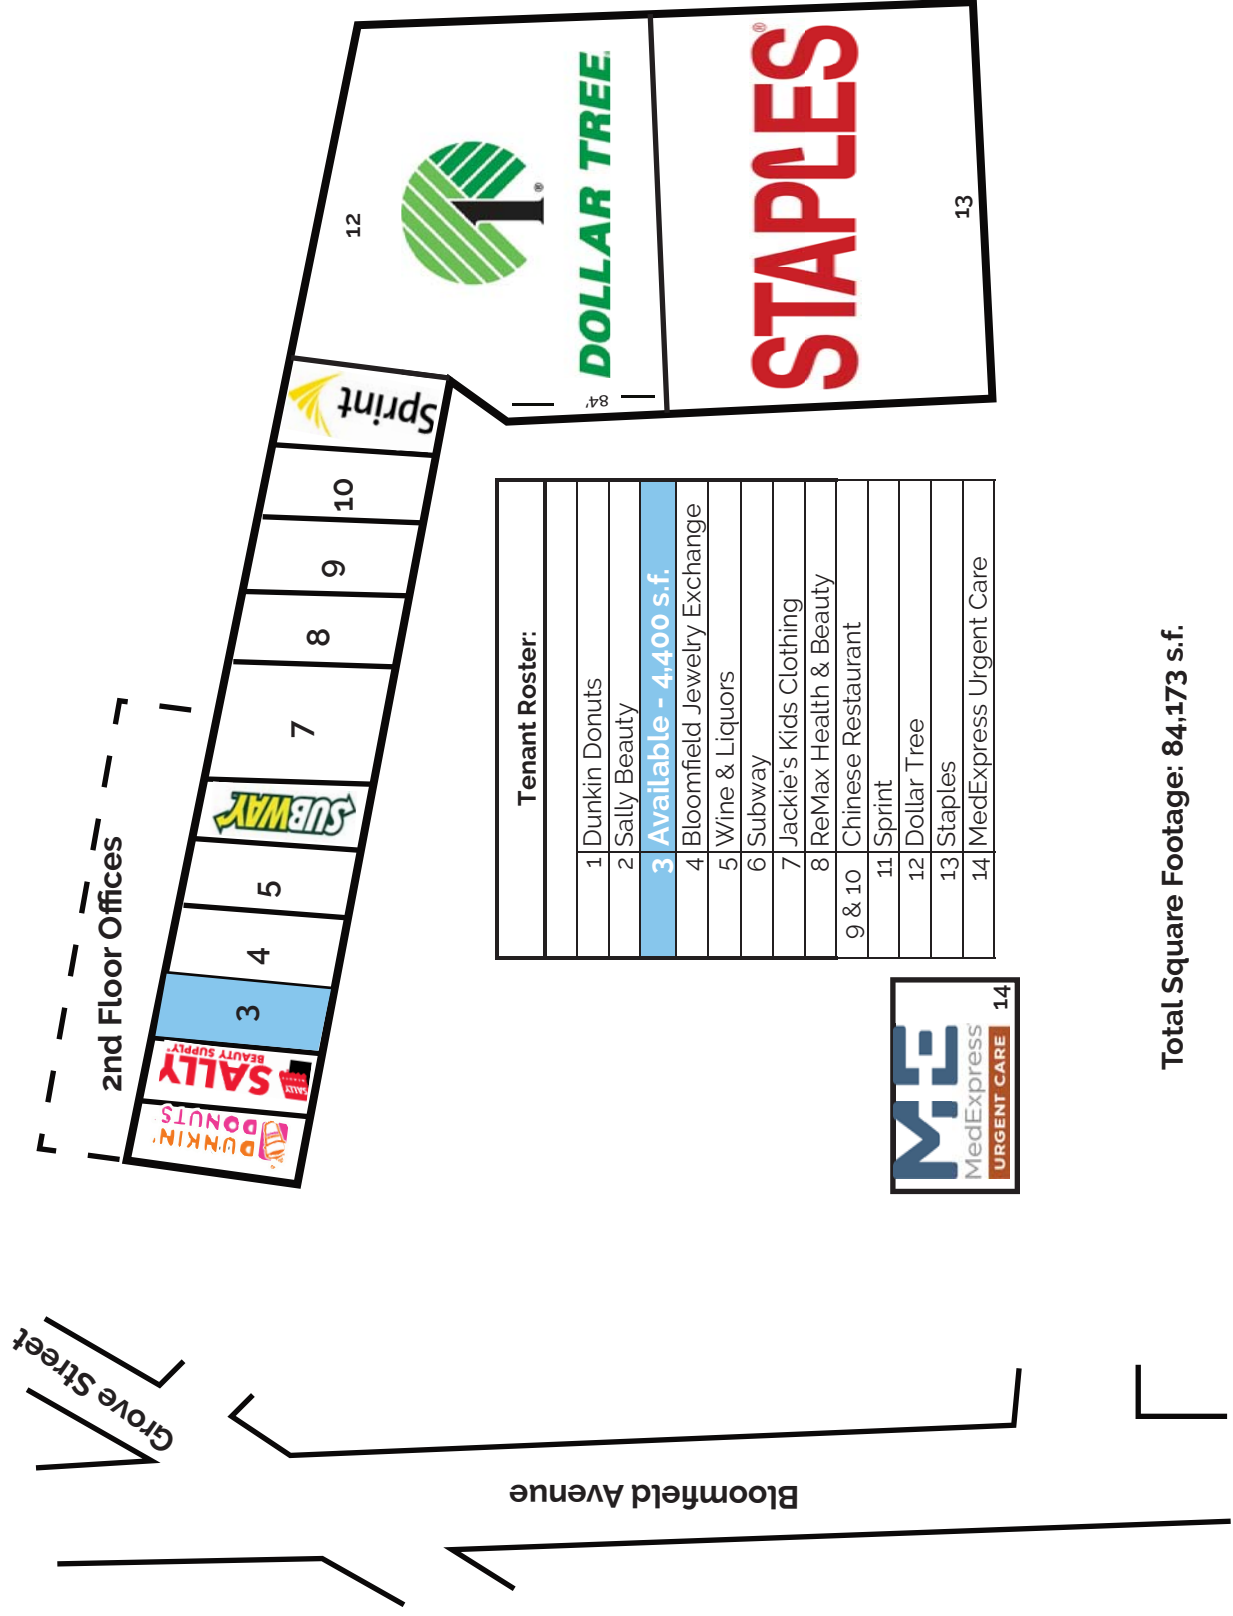

Bloomfield, New Jersey

Bloomfield Plaza Available - 4,400 s.f.

AVAILABLE: 4,400 S.F. - Presently Payless ShoeSource

JOIN: Staples, Dollar Tree, MedExpress, Dunkin Donuts, Sally Beauty, Subway & Sprint

Densely populated with great on-site parking!

Demographics	2 miles	3 miles	5 miles
Population	188,193	398,469	764,891
Households	71,642	150,172	289,707
Average HH Income	\$ 67,692	\$ 74,977	\$ 85,613
Median Age	42.5	31.7	28.3

Bloomfield Plaza - 135 Bloomfield Avenue

Available - 4,400 s.f.

Tenant Roster:

1	Dunkin Donuts
2	Sally Beauty
3	Available - 4,400 s.f.
4	Bloomfield Jewelry Exchange
5	Wine & Liquors
6	Subway
7	Jackie's Kids Clothing
8	ReMax Health & Beauty
9 & 10	Chinese Restaurant
11	Sprint
12	Dollar Tree
13	Staples
14	MedExpress Urgent Care

Total Square Footage: 84,173 s.f.