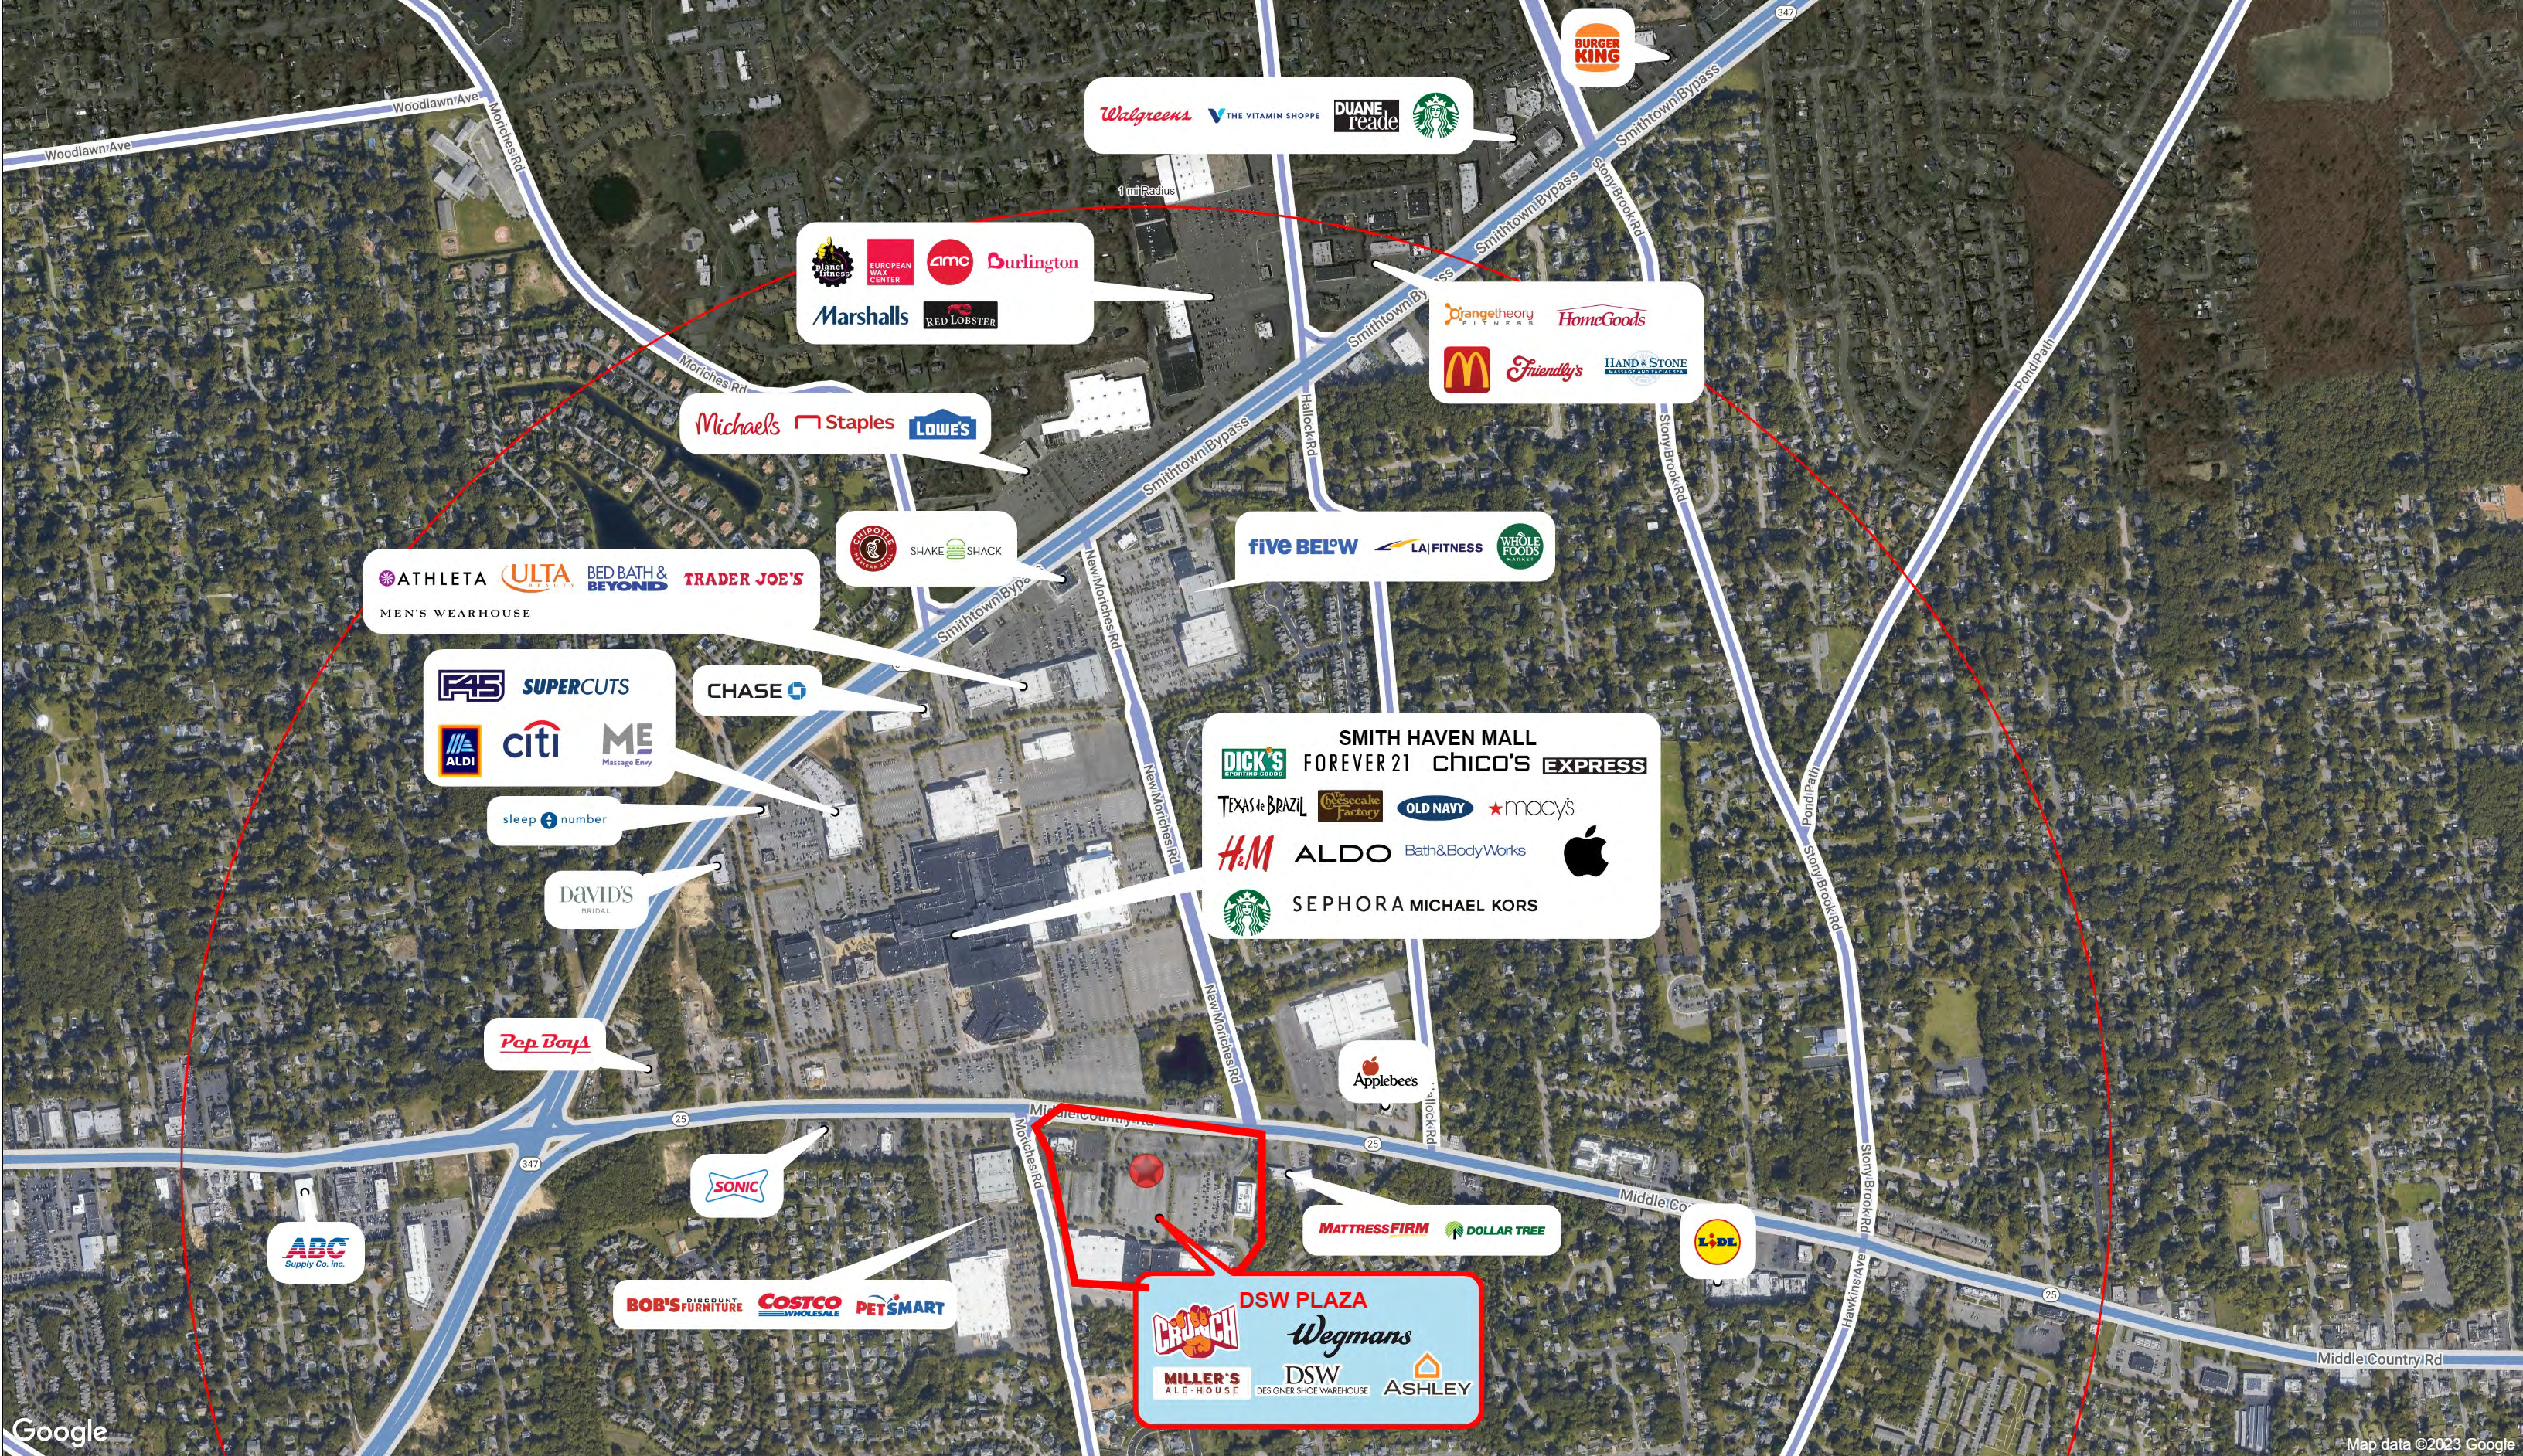

DSW PLAZA, Lake Grove, NY 11755

August 2023