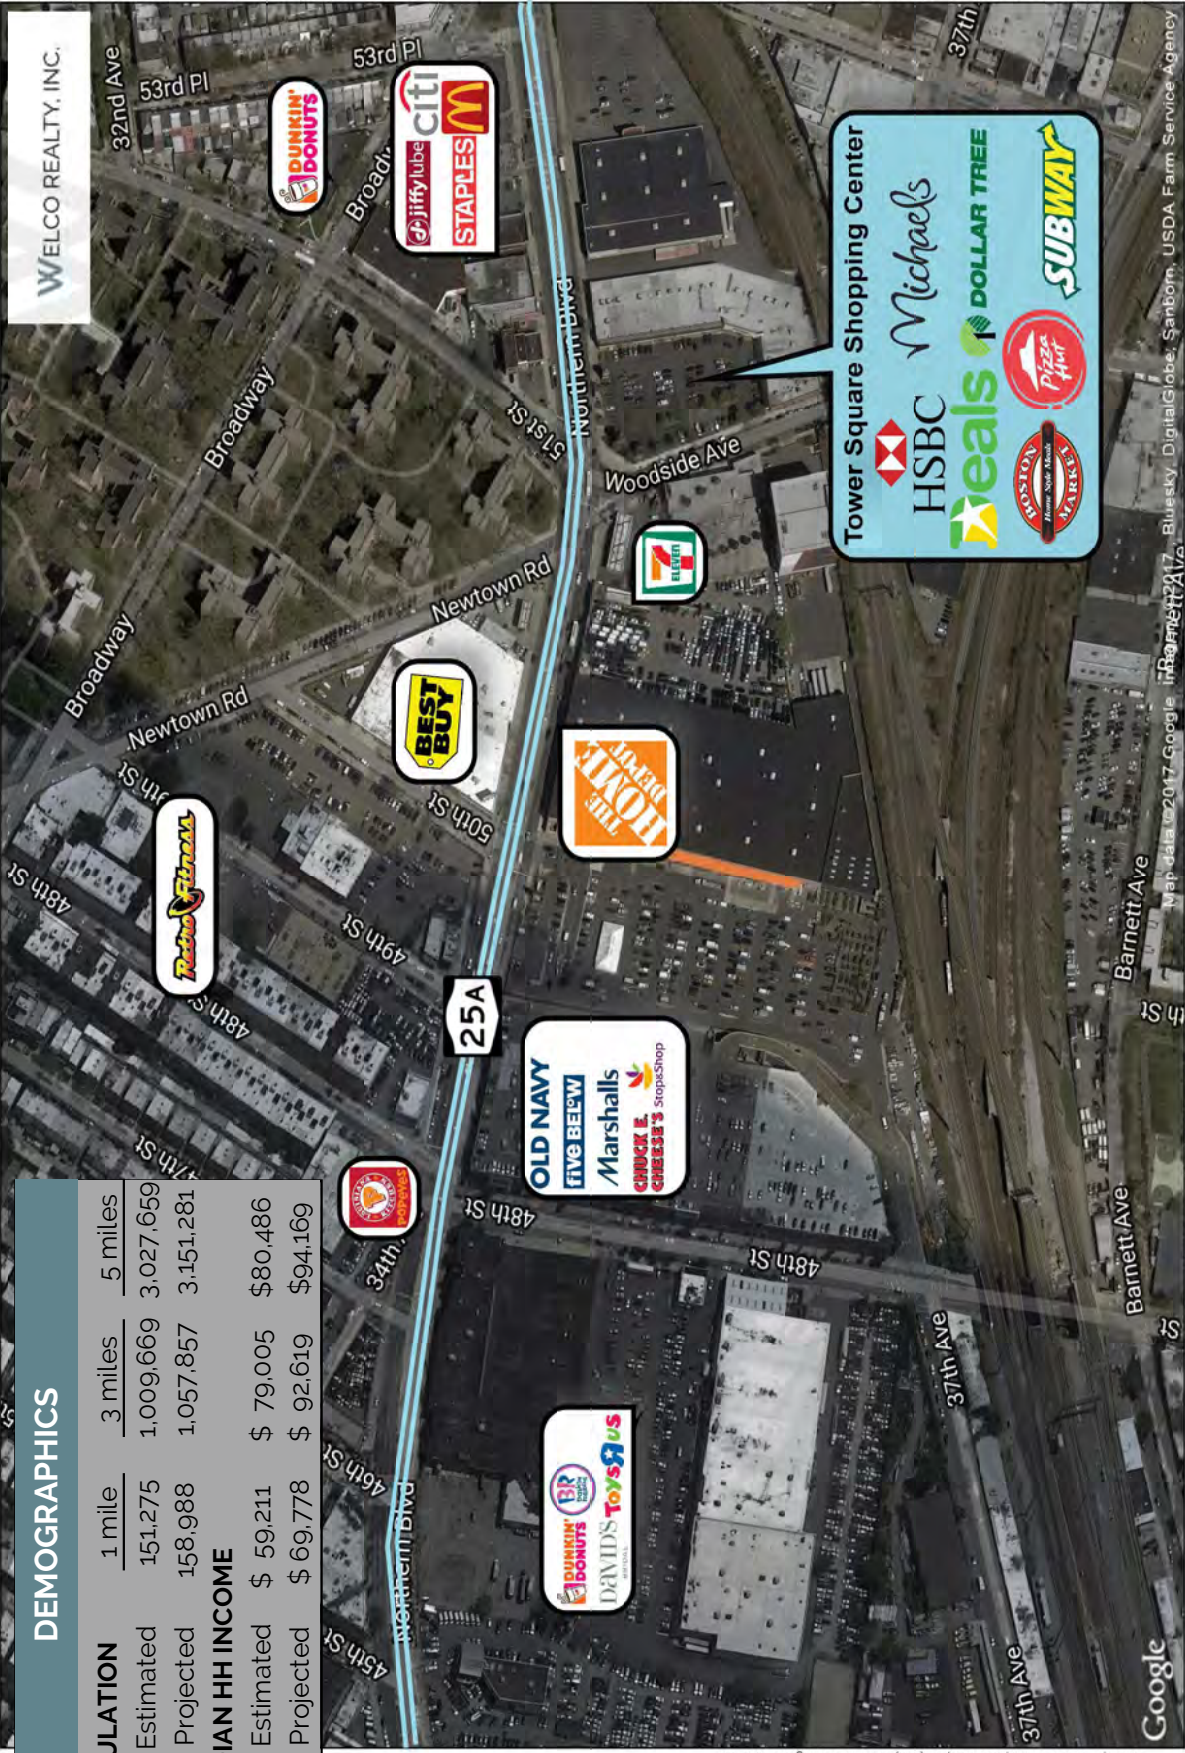

WOODSIDE, NEW YORK

Tower Square Shopping Center

DEMOGRAPHICS			
POPULATION	1 mile	3 miles	5 miles
2017 Estimated	151,275	1,009,669	3,027,659
2022 Projected	158,988	1,057,857	3,151,281
MEDIAN HH INCOME			
2017 Estimated	$ 59,211	$ 79,005	$ 80,486
2022 Projected	$ 69,778	$ 92,619	$ 94,169

Lat: 40.75291 Long: -73.91270 Zoom: 0.55 mi

This map was produced using data from private and government sources deemed to be reliable. The information herein is provided without representation or warranty.