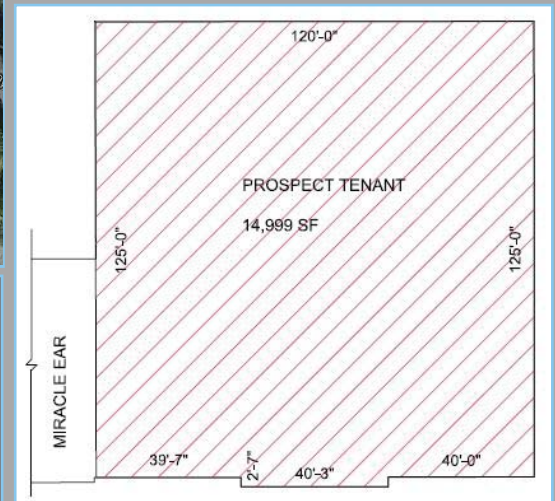

Great access & visibility!

Located directly across from Crystal Run Mall!
Join neighboring retailers: JC Penney, Dressbarn, Old Navy, Men's Wearhouse, Macy's, Bed Bath & Beyond & more!